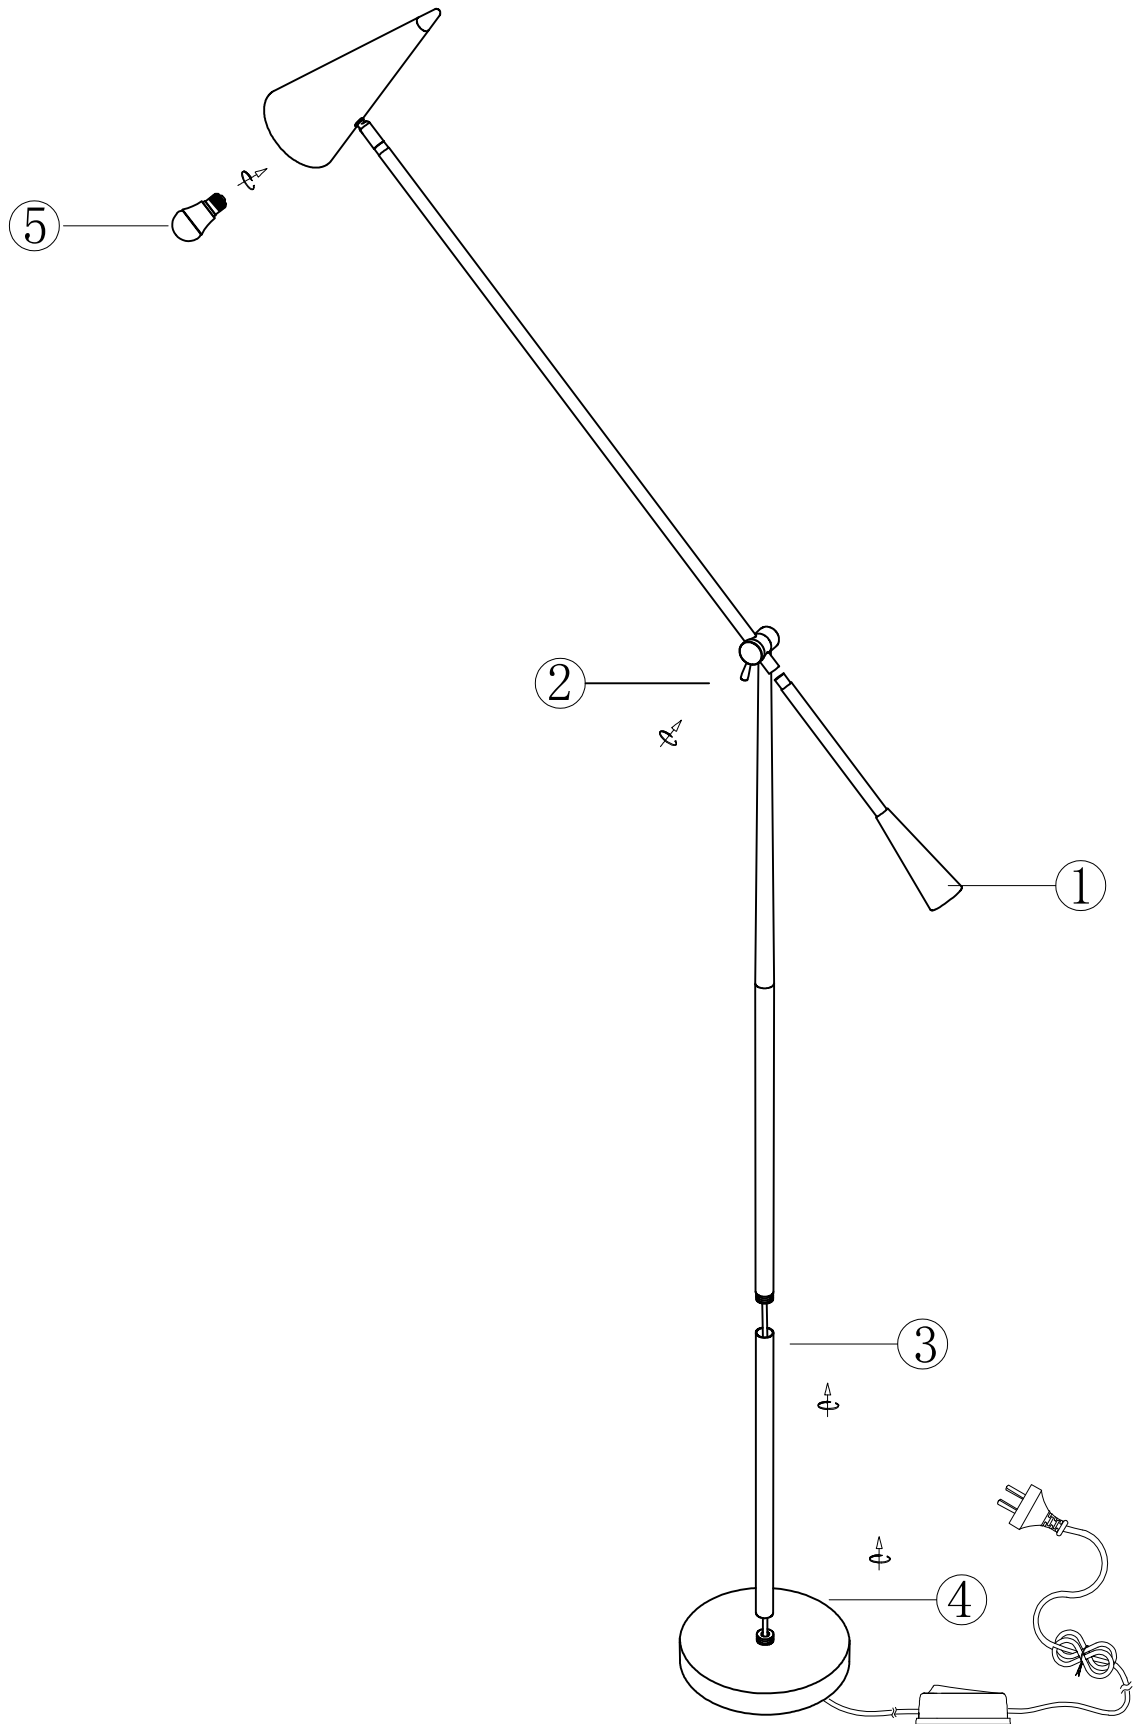

# ITEM NO.:JIBARA FL

240V ~ 50Hz E27 Max.25W x1

NOTE: GLOBE NOT INCLUDED

Disclaimer:  
Tools not included  
Shade ring attached on lamp holder  
Globe(s) not included