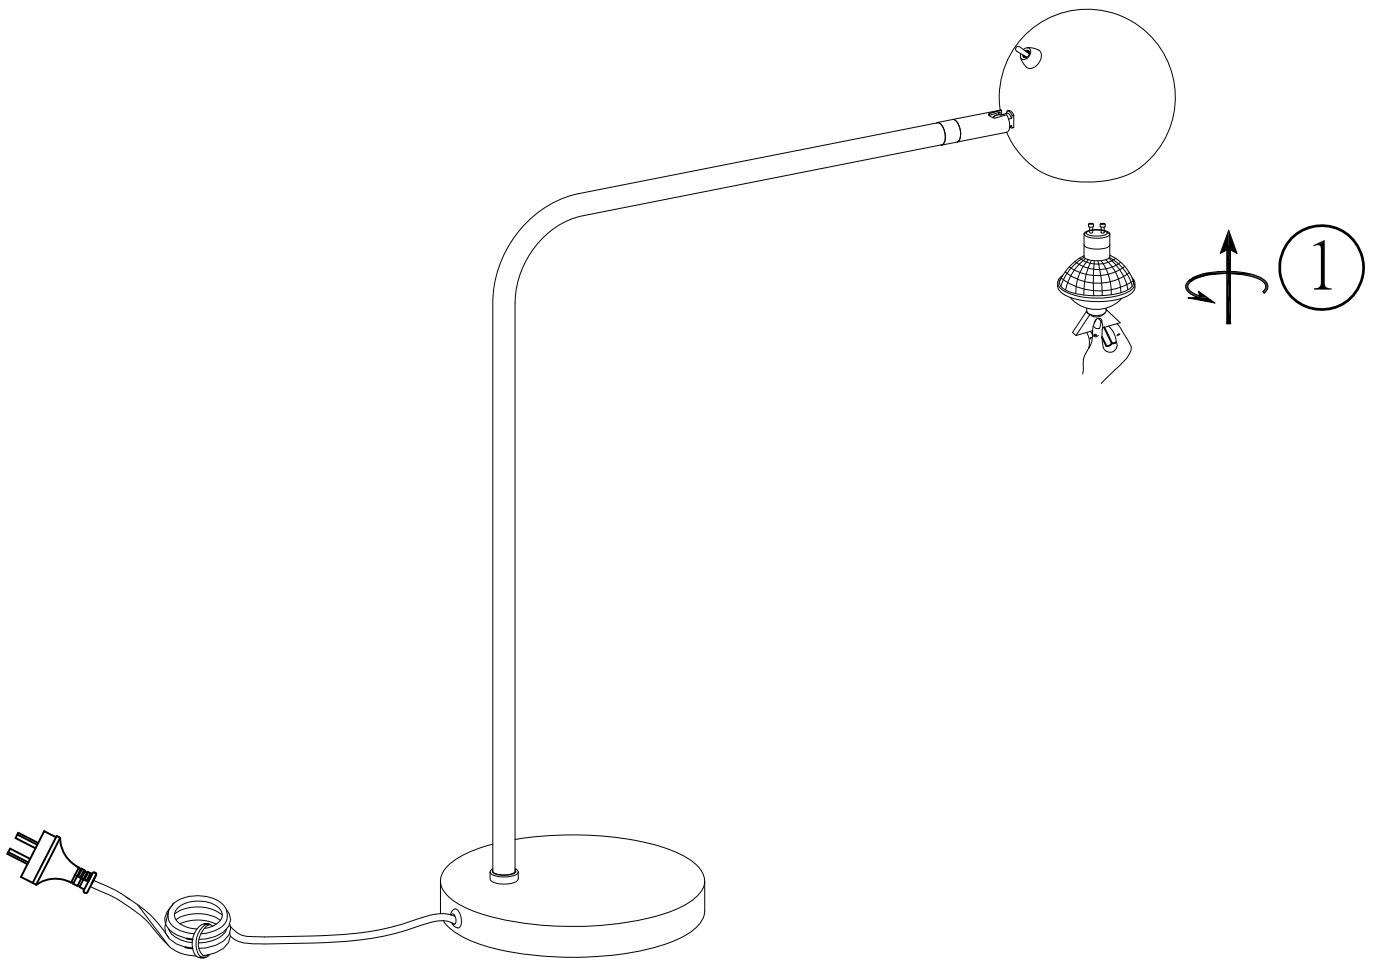

ITEM NO.: JEREMY TL

Telbix.

240V ~ 50Hz ; 1 %\$ Max.*W x1

NOTE: GLOBE NOT INCLUDED