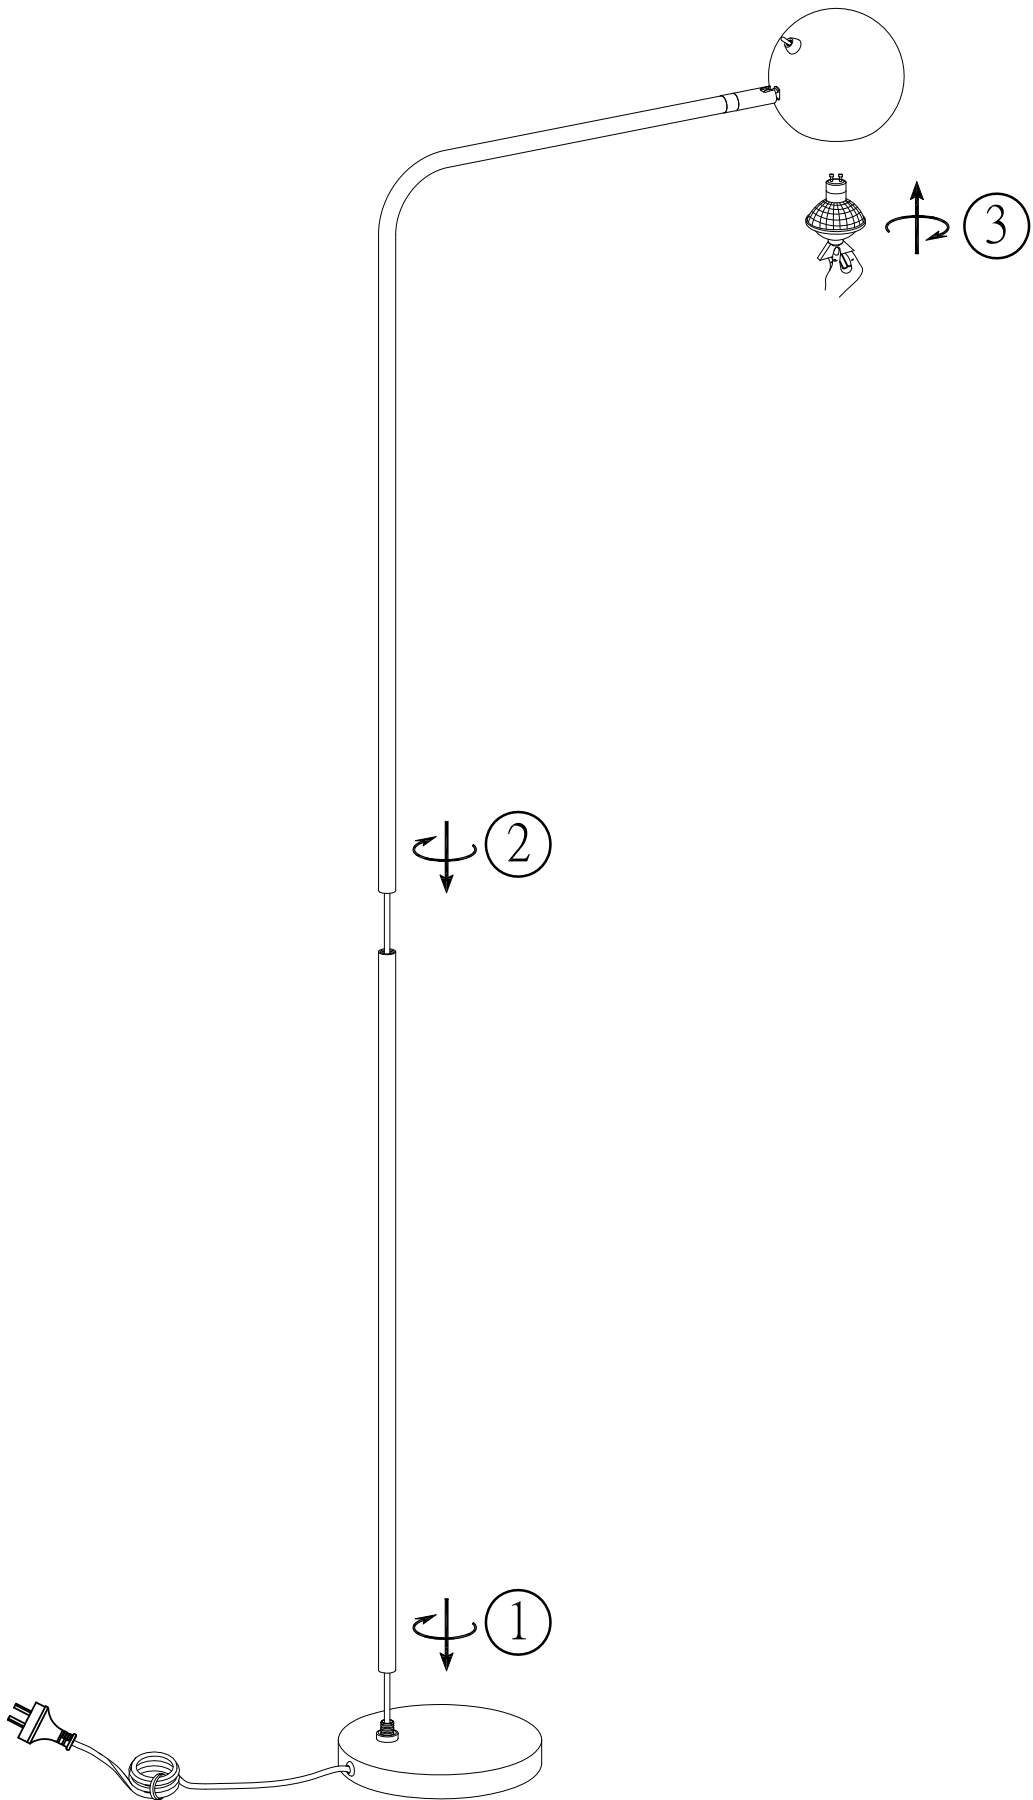

ITEM NO.: JEREMY FL

Telbix.

240V ~ 50Hz GU10 Max.6W x1

NOTE: GLOBE NOT INCLUDED