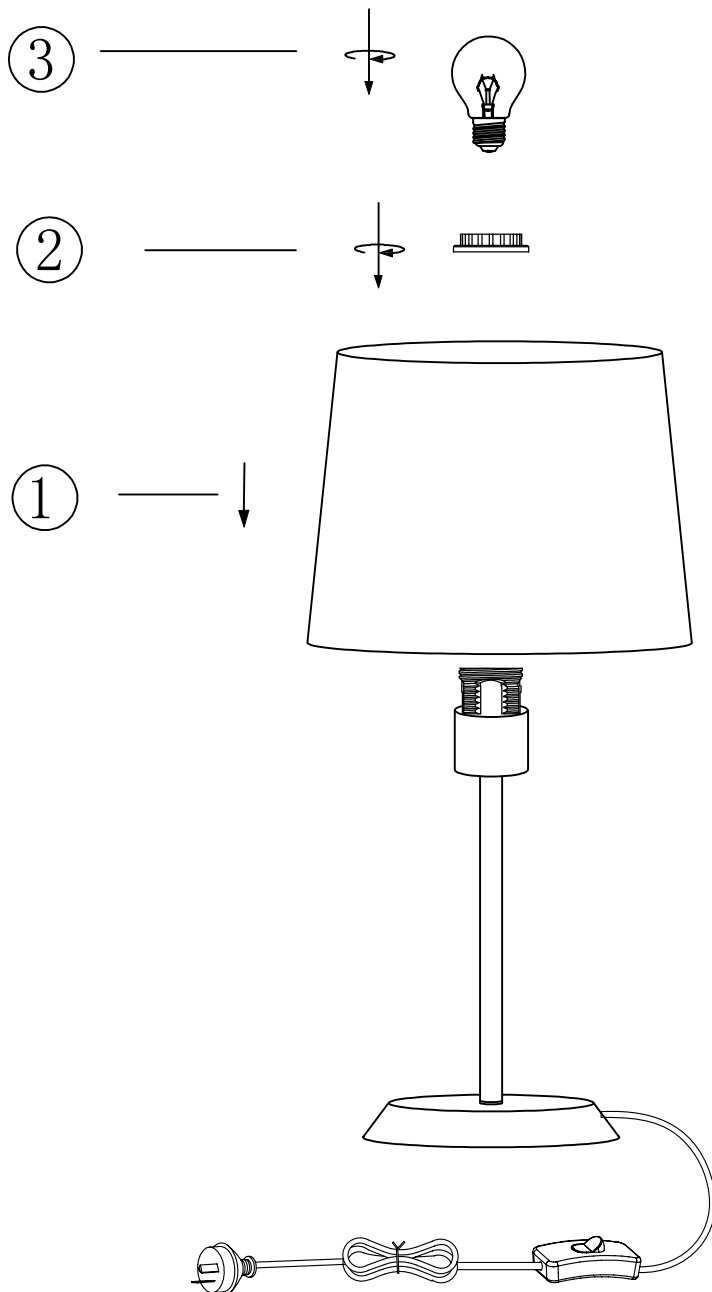

ITEM NO.: JAXON TL

240V~50Hz E27 Max. 25w

NOTE: GLOBE NOT INCLUDED

Telbix.

- Disclaimer:
-  Tools not included
 -  Shade ring attached on lamp holder
 -  Globe(s) not included