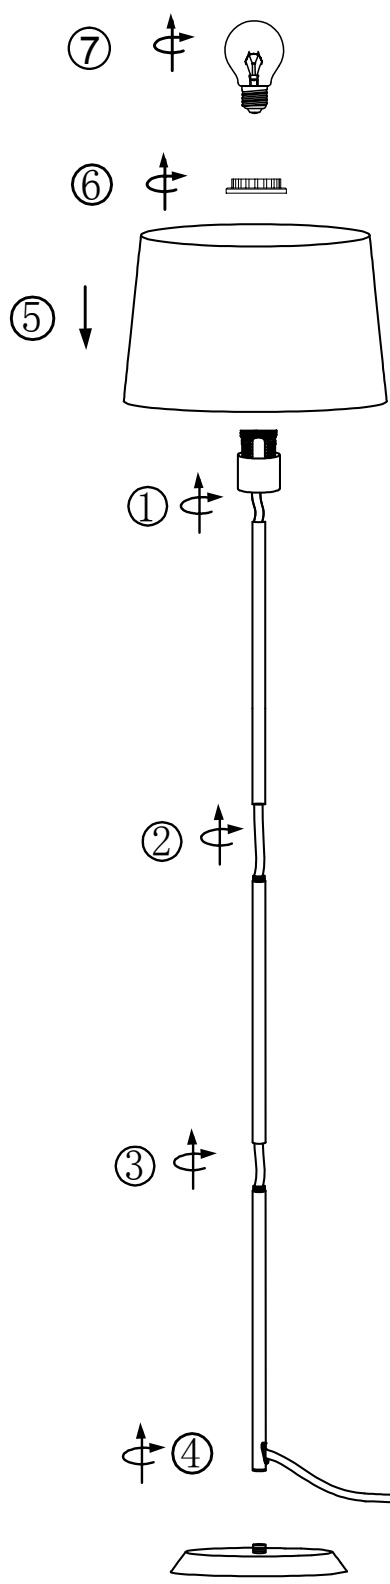

ITEM NO.: JAXON FL

Disclaimer:
 Tools not included
 Shade ring attached on lamp holder
 Globe(s) not included

Telbix.

240V~50Hz E27 Max. 25w

NOTE: GLOBE NOT INCLUDED