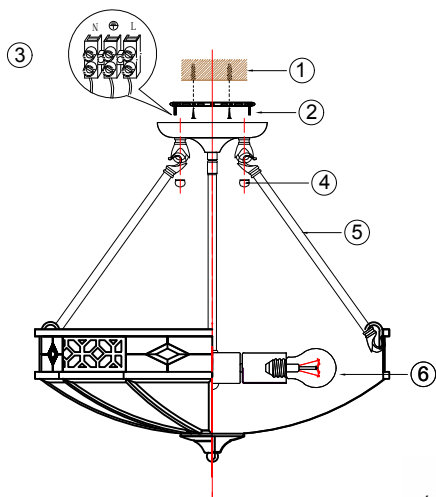

# ITEM NO.: JAMES CTC/ PE

## Option 2

- Disclaimer:
-  Tools not included
  -  Shade ring attached on lamp holder
  -  Globe(s) not included

**IMPORTANT**  
Must be installed by  
a qualified electrical  
contractor.  
Install in accordance  
with AS/NZS3000