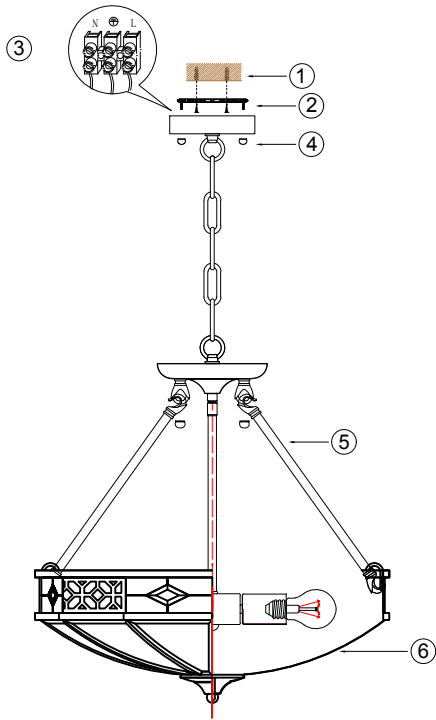

# ITEM NO.: JAMES CTC/ PE

## Option 2

- Disclaimer:
-  Tools not included
  -  Shade ring attached on lamp holder
  -  Globe(s) not included

**IMPORTANT**  
Must be installed by  
a qualified electrical  
contractor.  
Install in accordance  
with AS/NZS3000

**Telbix.**

240V ~ 50Hz E27 Max.25W x4

NOTE: GLOBE NOT INCLUDED