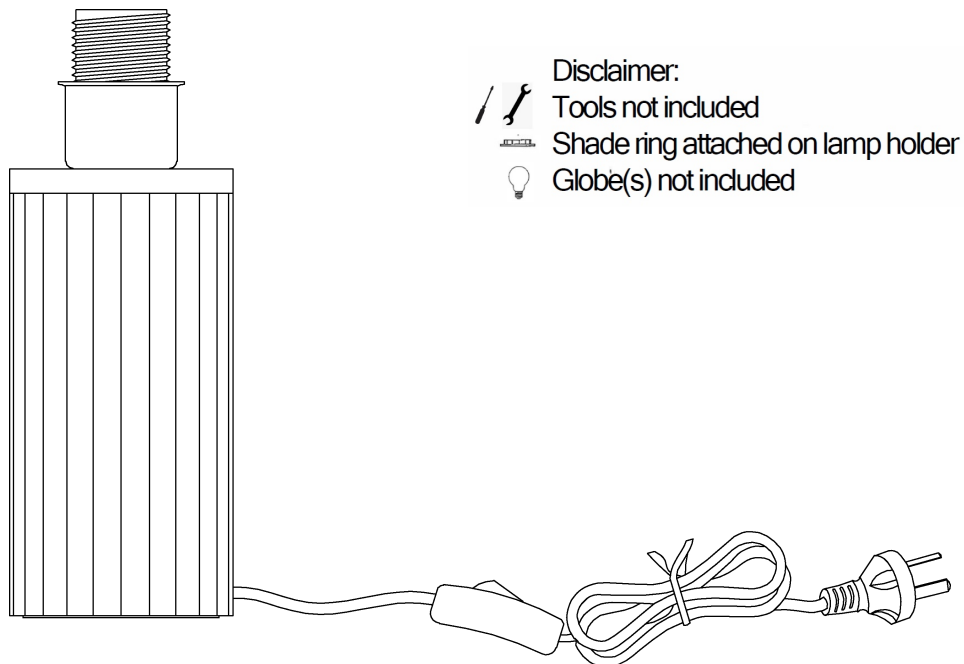

ITEM NO.: JACONA TL

Telbix.

240V ~ 50Hz E27 Max.25Wx1

NOTE: GLOBE NOT INCLUDED