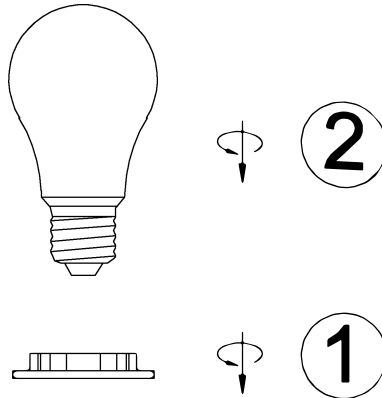

ITEM NO.: JACONA TL

Telbix.

240V ~ 50Hz E27 Max.25Wx1

NOTE: GLOBE NOT INCLUDED