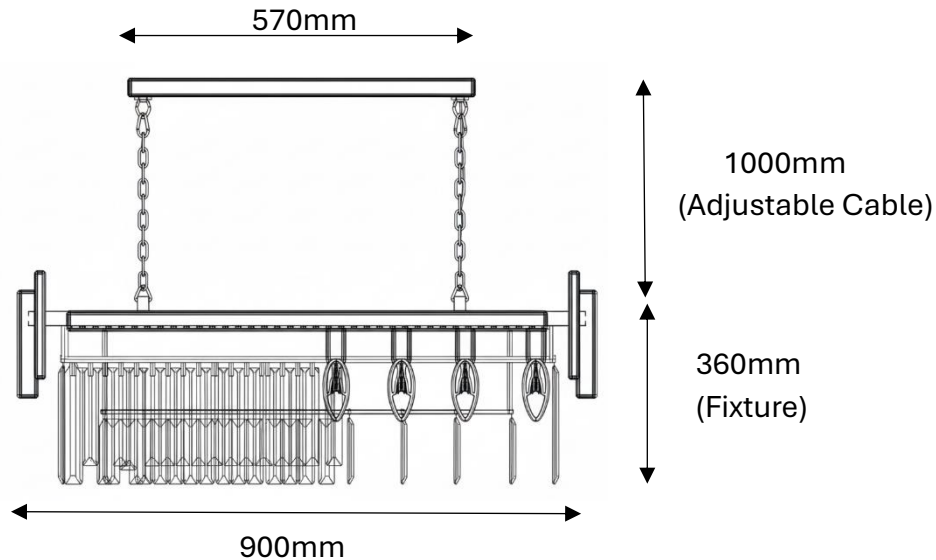

## **SOPHIE** Crystal Chandelier 8 Light Oval 900mm (Gold)

J78P-900

- Finishes/ Material: Gloss Gold Stainless Steel & Clear Crystal
- Input Voltage: 220-240V
- Wattage Max: 200W (8 x 25W)
- Assembly: Hanging Crystal Required
- Approval: Standards Australia Approvals (SAA) & RCM
- IP Rating: IP20 (For Indoor Use Only)
- Warranty: 2 Years

### **Globes:**

- Globe Type: E14 x 8pcs (E14 bulb not included)

### **Product Dimensions:**

- Length: 900mm
- Width: 300mm
- Height: Max 1360mm (360mm fixture + 1000mm adjustable cable)
- Weight: 15kg approx.
- Canopy Size: L570 x W100 x H35mm
- Suspension: 1000mm chain and cable
- Crystal Height: 75mm; 100mm; 150mm; 185mm