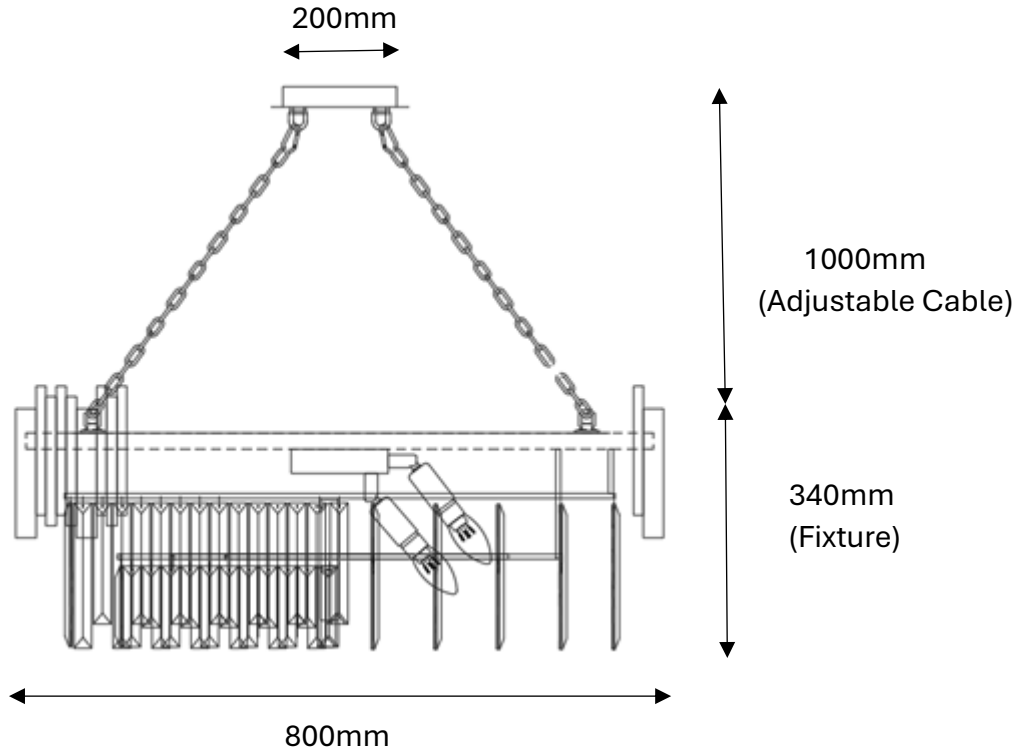

SOPHIE Crystal Chandelier 12 Light 800mm (Gold)

J77P-800

- Finishes/ Material: Gloss Gold Stainless Steel & Clear Crystal
- Input Voltage: 220-240V
- Wattage Max: 300W (12 x 25W)
- Assembly: Hanging Crystal Required
- Approval: Standards Australia Approvals (SAA) & RCM
- IP Rating: IP20 (For Indoor Use Only)
- Warranty: 2 Years

Globes:

- Globe Type: E14 x 12pcs (E14 bulb not included)

Product Dimensions:

- Width: Φ 800mm
- Height: Max 1340mm (340mm fixture + 1000mm adjustable cable)
- Weight: 21kg approx.
- Canopy Size: Φ 200 x H40mm
- Suspension: 1000mm chain and cable
- Crystal Height: 75mm; 100mm; 150mm; 185mm