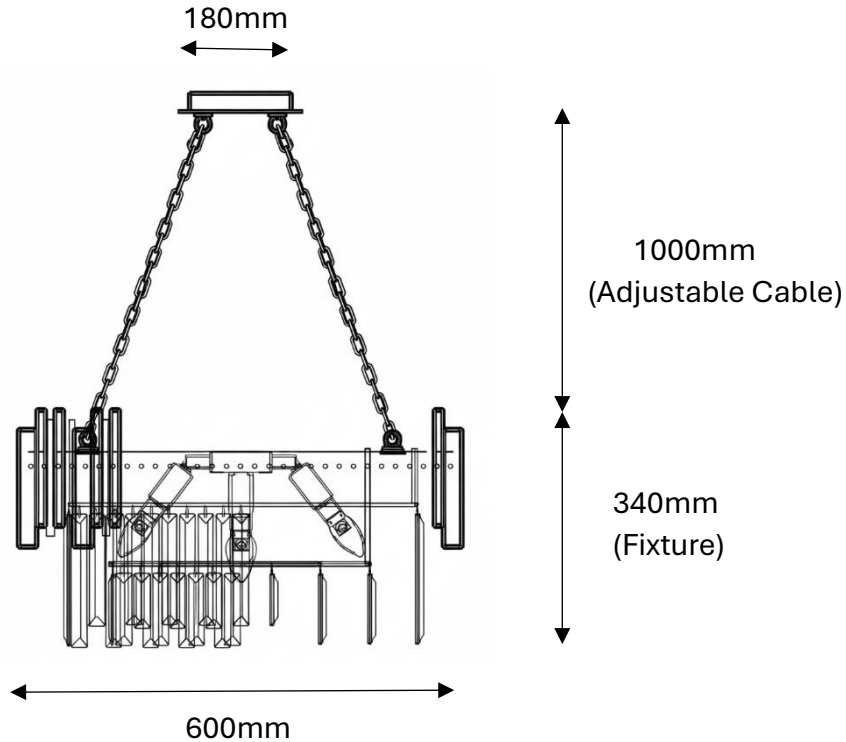

## **SOPHIE** Crystal Chandelier 6 Light 600mm (Gold)

J67P-600

- Finishes/ Material: Gloss Gold Stainless Steel & Clear Crystal
- Input Voltage: 220-240V
- Wattage Max: 150W (6 x 25W)
- Assembly: Hanging Crystal Required
- Approval: Standards Australia Approvals (SAA) & RCM
- IP Rating: IP20 (For Indoor Use Only)
- Warranty: 2 Years

### **Globes:**

- Globe Type: E14 x 6pcs (E14 bulb not included)

### **Product Dimensions:**

- Width:  $\Phi$ 600mm
- Height: Max 1340mm (340mm fixture + 1000mm adjustable cable)
- Weight: 14kg approx.
- Canopy Size:  $\Phi$ 180 x H40mm
- Suspension: 1000mm chain and cable
- Crystal Height: 75mm; 100mm; 150mm; 185mm