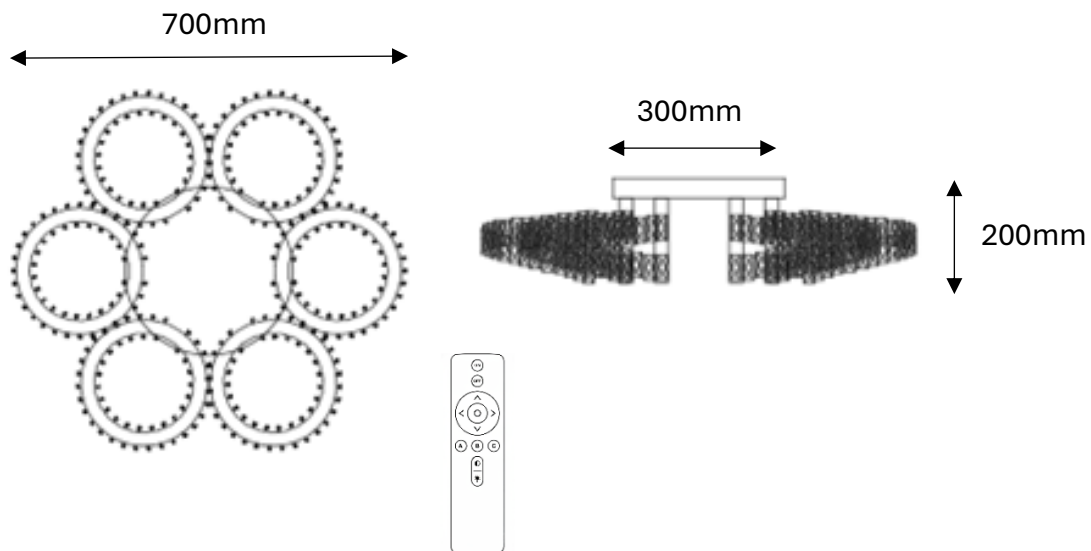

CIAO 6 Ring Crystal Light CTC Tri-Colour LED 700mm (Chrome)

J66CS-700

- Finishes/ Material: Gloss Chrome Stainless Steel & Clear Crystal
- Input Voltage/ Wattage: 220-240V / 90W LED
- Assembly: Assembled
- Approval: Standards Australia Approvals (SAA) & RCM
- IP Rating: IP20 (For Indoor Use Only)
- Warranty: 2 Years

Globes:

- Globe Type: Integrated LED 90W – Lumens 7200
- Colour Temperature: Tri-Colour LED (Warm White 3000K/ Cool White 4000K/ Daylight 6000K)
- Remote Control: Yes (LED colour changed and dimmable by remote control)

Product Dimensions:

- Width: Φ 700mm
- Height: 200mm
- Weight: 9kg approx.
- Canopy Size: Φ 300 x H40mm
- Crystal Size: 22x50mm

* Must be installed by a licenced electrician *