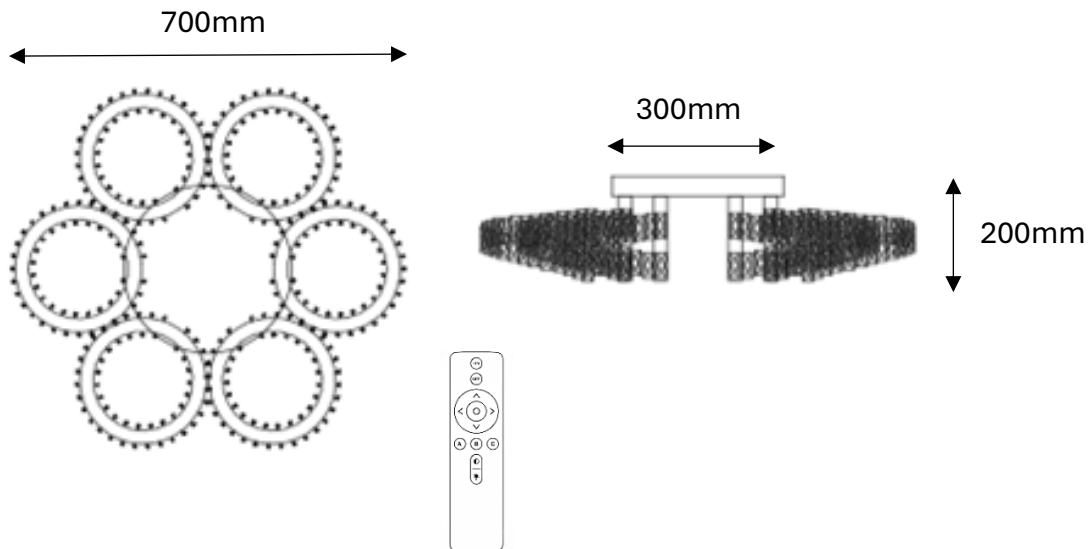

CIAO 6 Ring Crystal Light CTC Tri-Colour LED 700mm (Gold)

J66CG-700

- Finishes/ Material: Gloss Gold Stainless Steel & Clear Crystal
- Input Voltage/ Wattage: 220-240V / 90W LED
- Assembly: Assembled
- Approval: Standards Australia Approvals (SAA) & RCM
- IP Rating: IP20 (For Indoor Use Only)
- Warranty: 2 Years

Globes:

- Globe Type: Integrated LED 90W – Lumens 7200
- Colour Temperature: Tri-Colours LED (Warm White 3000K/ Cool White 4000K/ Daylight 6000K)
- Remote Control: Yes (LED colour changed and dimmable by remote control)

Product Dimensions:

- Width: Φ 700mm
- Height: 200mm
- Weight: 9kg approx.
- Canopy Size: Φ 300 x H40mm
- Crystal Size: 22x50mm

* Must be installed by a licenced electrician *