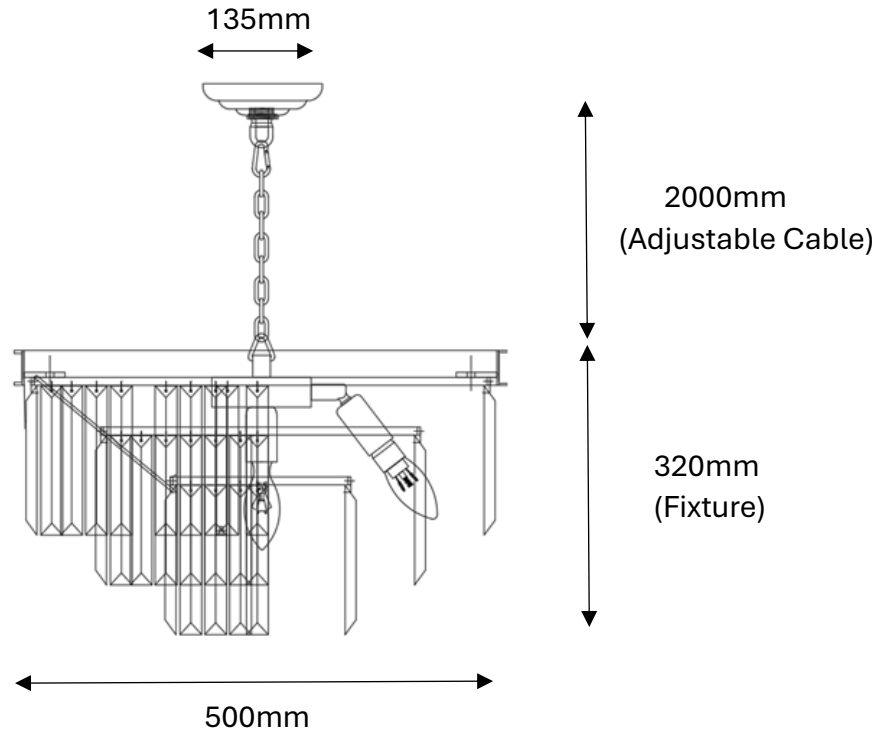

MARF 3-Tier Crystal Chandelier 6 Light 500mm (Black)

J64PK-500

- Finishes/ Material: Black Metal & Clear Crystal
- Input Voltage: 220-240V
- Wattage Max: 150W (6 x 25W)
- Assembly: Hanging Crystal Required
- Approval: Standards Australia Approvals (SAA) & RCM
- IP Rating: IP20 (For Indoor Use Only)
- Warranty: 2 Years

Globes:

- Globe Type: E14 x 6pcs (E14 bulb not included)

Product Dimensions:

- Width: Φ 500mm
- Height: Max 2320mm (320mm fixture + 2000mm adjustable cable)
- Weight: 9kg approx.
- Canopy Size: Φ 135 x H40mm
- Suspension: 2000mm chain and cable
- Crystal Size: 20 x 150mm