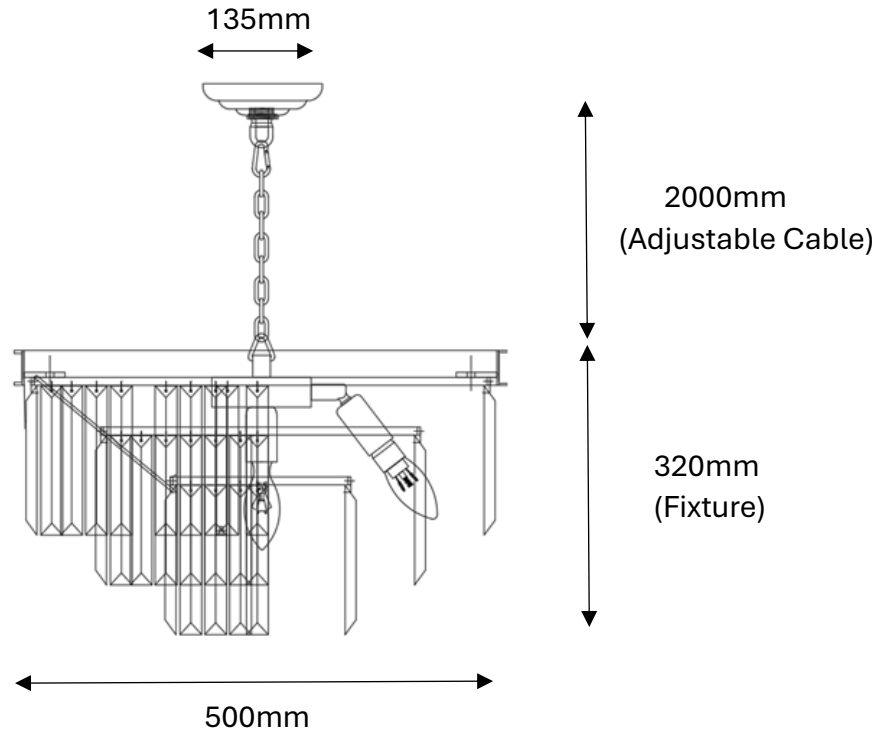

## MARF 3-Tier Crystal Chandelier 6 Light 500mm (Brass)

J64PG-500

- Finishes/ Material: Brushed Brass Metal & Clear Crystal
- Input Voltage: 220-240V
- Wattage Max: 150W (6 x 25W)
- Assembly: Hanging Crystal Required
- Approval: Standards Australia Approvals (SAA) & RCM
- IP Rating: IP20 (For Indoor Use Only)
- Warranty: 2 Years

### **Globes:**

- Globe Type: E14 x 6pcs (E14 bulb not included)

### **Product Dimensions:**

- Width:  $\Phi$ 500mm
- Height: Max 2320mm (320mm fixture + 2000mm adjustable cable)
- Weight: 9kg approx.
- Canopy Size:  $\Phi$ 135 x H40mm
- Suspension: 2000mm chain and cable
- Crystal Size: 20 x 150mm