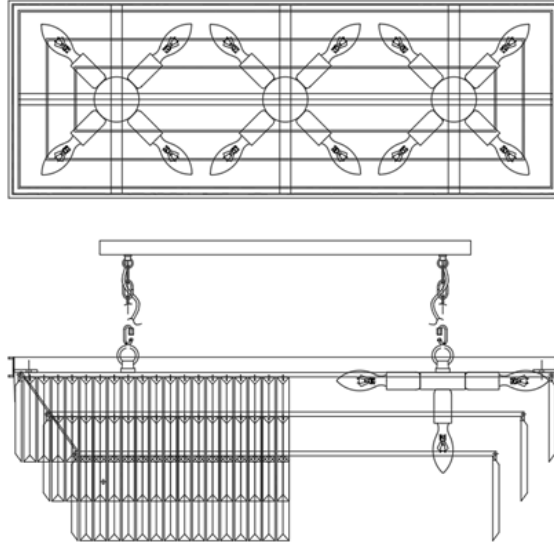

## **MARF** Rectangle 3-Tier Crystal Chandelier 15 Light (Black)

J62PK

- Finishes/ Material: Matt Black Metal & Clear Crystal
- Input Voltage: 220-240V
- Wattage Max: 375W (15 x 25W)
- Assembly: Hanging Crystal Required
- Approval: Standards Australia Approvals (SAA) & RCM
- IP Rating: IP20 (For Indoor Use Only)
- Warranty: 2 Years replacement warranty

### **Globes:**

- Globe Type: E14 x 15pcs (E14 bulb not included)

### **Product Dimensions:**

- Length: 1000mm
- Width: 350mm
- Height: Max 2300mm (300mm fixture + 2000mm adjustable cable)
- Weight: 18kg approx.
- Canopy Size: L650 x W100 x H25mm
- Suspension: 2000mm chain and cable