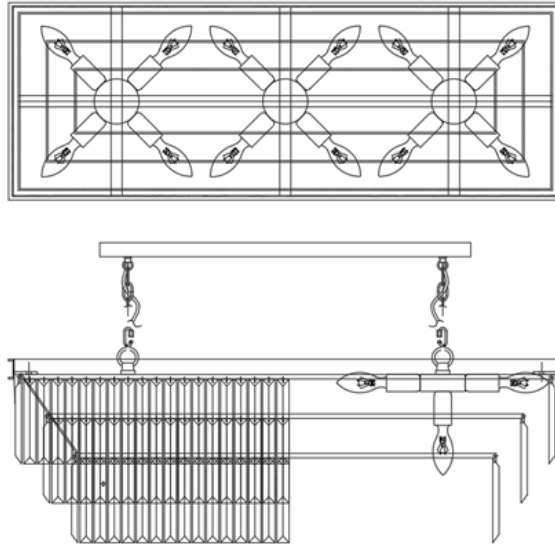

## **MARF** Rectangle 3-Tier Crystal Chandelier 15 Light (Brass)

J62PG

- Finishes/ Material: Brushed Brass Metal & Clear Crystal
- Input Voltage: 220-240V
- Wattage Max: 375W (15 x 25W)
- Assembly: Hanging Crystal Required
- Approval: Standards Australia Approvals (SAA) & RCM
- IP Rating: IP20 (For Indoor Use Only)
- Warranty: 2 Years replacement warranty

### **Globes:**

- Globe Type: E14 x 15pcs (E14 bulb not included)

### **Product Dimensions:**

- Length: 1000mm
- Width: 350mm
- Height: Max 2300mm (300mm fixture + 2000mm adjustable cable)
- Weight: 18kg approx.
- Canopy Size: L650 x W100 x H25mm
- Suspension: 2000mm chain and cable