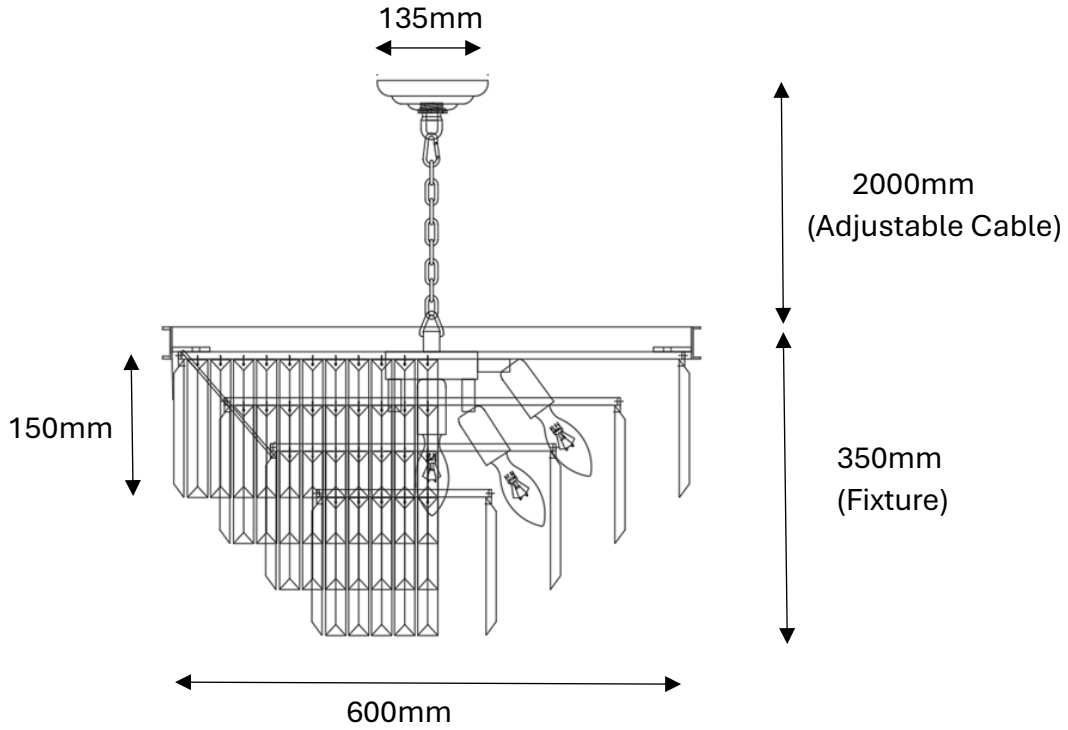

MARF 4-Tier Crystal Chandelier 11 Light 600mm (Black)

J61PK-600

- Finishes/ Material: Black Metal & Clear Crystal
- Input Voltage: 220-240V
- Wattage Max: 275W (11 x 25W)
- Assembly: Hanging Crystal Required
- Approval: Standards Australia Approvals (SAA) & RCM
- IP Rating: IP20 (For Indoor Use Only)
- Warranty: 2 Years

Globes:

- Globe Type: E14 x 11pcs (E14 bulb not included)

Product Dimensions:

- Width: Φ 600mm
- Height: Max 2350mm (350mm fixture + 2000mm adjustable cable)
- Weight: 12kg approx.
- Canopy Size: Φ 135 x H40mm
- Suspension: 2000mm chain and cable
- Crystal Size: 20 x 150mm