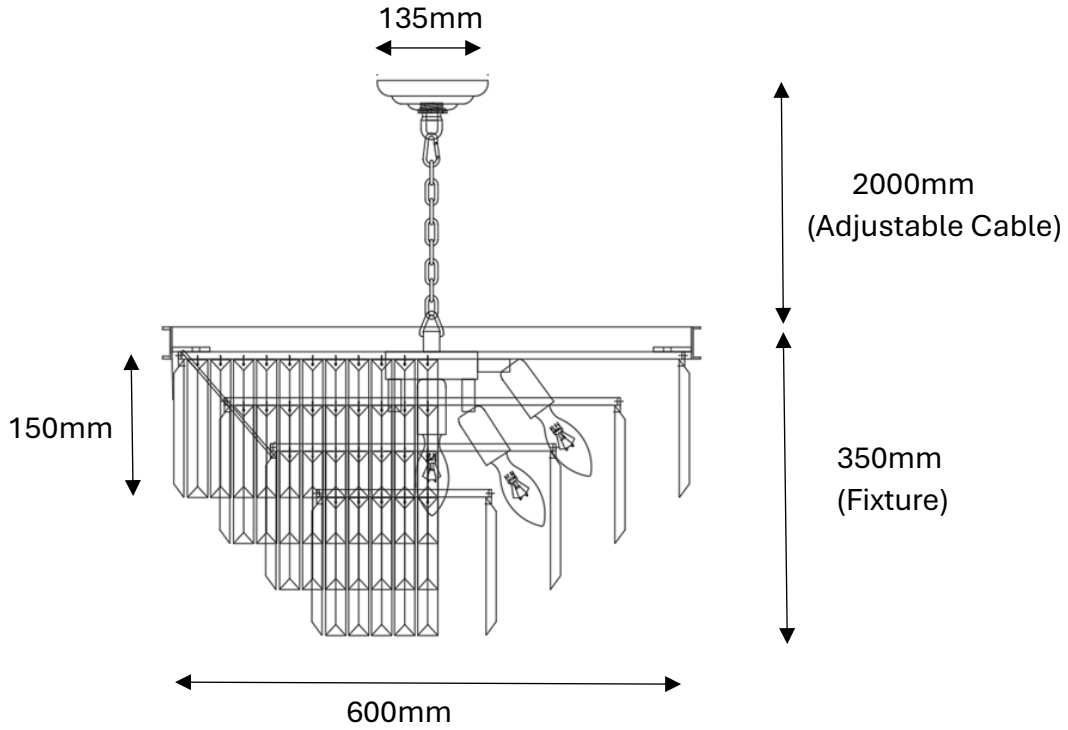

MARF 4-Tier Crystal Chandelier 11 Light 600mm (Brass)

J61PG-600

- Finishes/ Material: Brushed Brass Metal & Clear Crystal
- Input Voltage: 220-240V
- Wattage Max: 275W (11 x 25W)
- Assembly: Hanging Crystal Required
- Approval: Standards Australia Approvals (SAA) & RCM
- IP Rating: IP20 (For Indoor Use Only)
- Warranty: 2 Years

Globes:

- Globe Type: E14 x 11pcs (E14 bulb not included)

Product Dimensions:

- Width: $\Phi 600$ mm
- Height: Max 2350mm (350mm fixture + 2000mm adjustable cable)
- Weight: 12kg approx.
- Canopy Size: $\Phi 135$ x H40mm
- Suspension: 2000mm chain and cable
- Crystal Size: 20 x 150mm