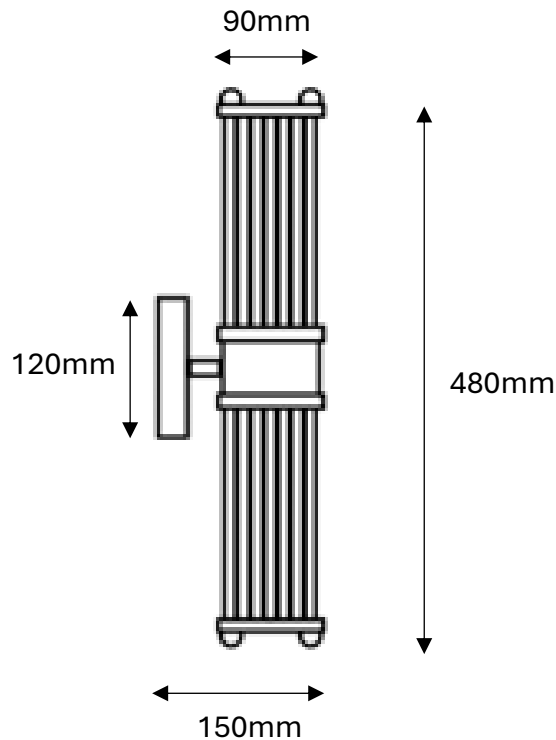

HINS Modern Wall Light Brass

J55W-2L

- Finishes/ Material: Brushed Brass Metal & Clear Glass stick
- Input Voltage: 220-240V
- Wattage Max.: 50W (2 x 25W)
- Assembly: Hanging Glass Stick Required
- Approval: Standards Australia Approvals (SAA) & RCM
- IP Rating: IP20 (For Indoor Use Only)
- Warranty: 2 Years

Globes:

- Globe Type: E14 x 2pcs (E14 bulb not included)

Product Dimensions:

- Depth: 150mm
- Height: 480mm
- Weight: 2kg approx.
- Canopy Size: Φ 120 x 25mm

* Must be installed by a licenced electrician *