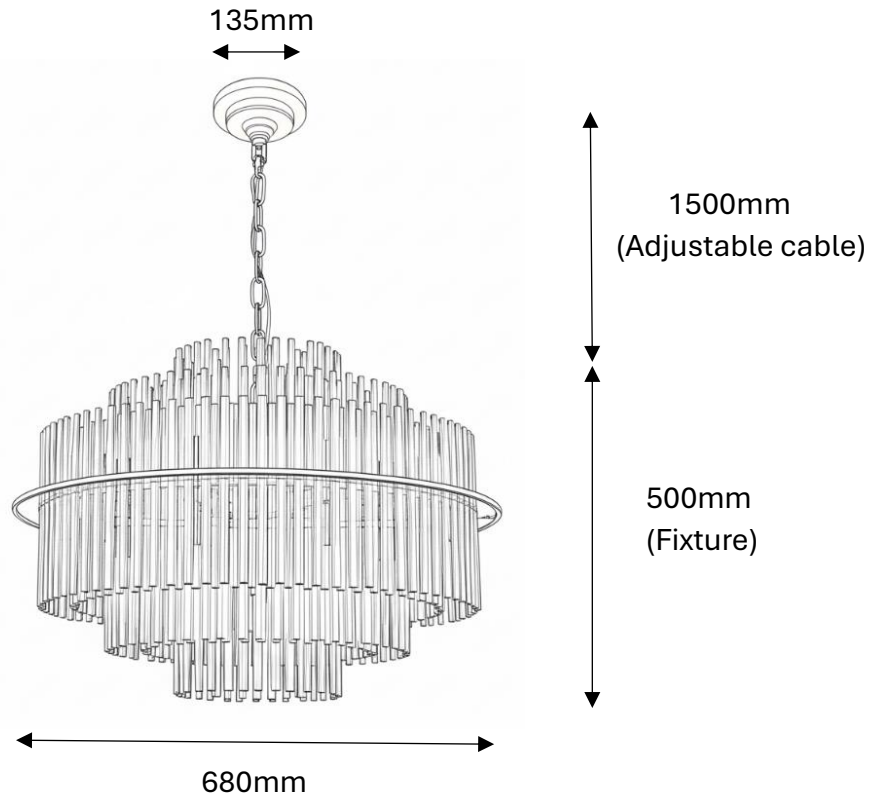

## HINS Modern Chandelier 13 Light 680mm Brass

J55P-680

- Finishes/ Material: Brushed Brass Metal & Clear Glass stick
- Input Voltage: 220-240V
- Wattage Max.: 78W (13 x 6W)
- Assembly: Hanging Glass Stick Required
- Approval: Standards Australia Approvals (SAA) & RCM
- IP Rating: IP20 (For Indoor Use Only)
- Warranty: 2 Years

### **Globes:**

- Globe Type: G9 x 13pcs (G9 bulb not included)

### **Product Dimensions:**

- Width:  $\Phi$ 680mm
- Height: Max 2000mm (500mm fixture + 1500mm adjustable cable)
- Weight: 18kg approx.
- Canopy Size:  $\Phi$ 135 x H40mm
- Suspension: 1500mm chain & cable