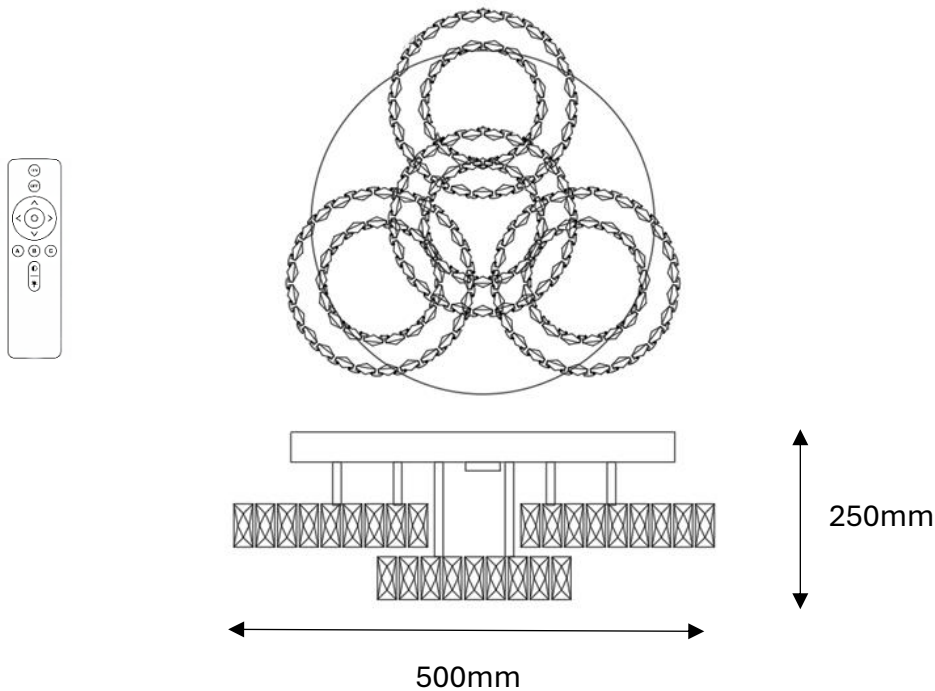

FRED Crystal Ceiling Light Tri-Colour LED 500mm

J48C-500

- Finishes/ Material: Gloss Chrome Stainless Steel / Clear & Amber Crystal
- Input Voltage/ Wattage: 220-240V / 60W LED - Lumens
- Assembly: Assembled
- Approval: Standards Australia Approvals (SAA) & RCM
- IP Rating: IP20 (For Indoor Use Only)
- Warranty: 2 Years

Globes:

- Globe Type: Integrated LED 60W
- Colour Temperature: Tri-Colour LED (Warm White 3000K/ Cool White 4000K/ Daylight 6000K)
- Remote Control: Yes (LED colour changed and dimmable by remote control)

Product Dimensions:

- Width: Φ 500mm
- Height: 250mm
- Weight: 6kg approx.
- Canopy Size: Φ 400 x H40mm
- Rectangle Crystal Size: 22 x 50mm

* Must be installed by a licenced electrician *