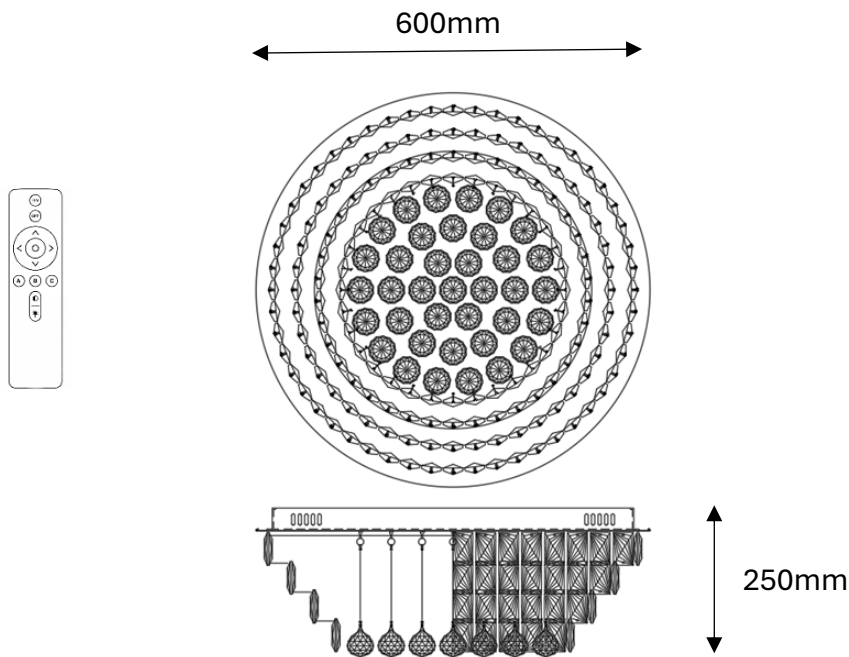

NORRIS Crystal Ceiling Light Tri-Colour LED 600mm (Chrome)

J45CS-600

- Finishes/ Material: Gloss Chrome Stainless Steel / Clear Crystal
- Input Voltage/ Wattage: 220-240V / 60W LED – Lumens 4800
- Assembly: Crystal Hanging Required
- Approval: Standards Australia Approvals (SAA) & RCM
- IP Rating: IP20 (For Indoor Use Only)
- Warranty: 2 Years

Globes:

- Globe Type: Integrated LED 60W
- Colour Temperature: Tri-Colours LED (Warm White 3000K/ Cool White 4000K/ Daylight 6000K)
- Remote Control: Yes (LED colour changed and dimmable by remote control)

Product Dimensions:

- Width: Φ 600mm
- Height: 250mm
- Weight: 11kg approx.
- Crystal Size: Rectangle 30 x 50mm; Ball Φ 40mm

* Must be installed by a licenced electrician *