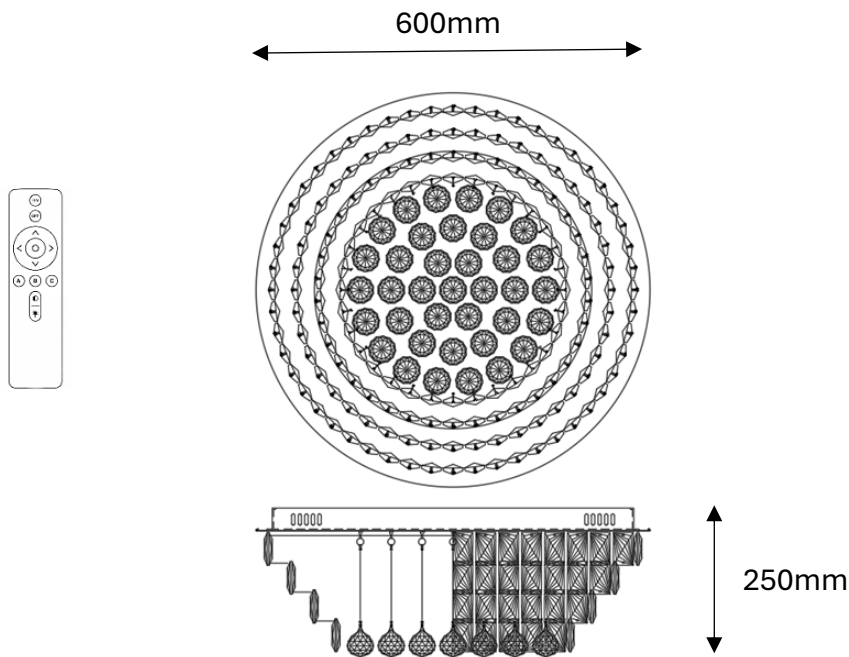

NORRIS Crystal Ceiling Light Tri-Colour LED 600mm (Gold)

J45CG-600

- Finishes/ Material: Gloss Gold Stainless Steel / Clear & Amber Crystal
- Input Voltage/ Wattage: 220-240V / 60W LED – Lumens 4800
- Assembly: Crystal Hanging Required
- Approval: Standards Australia Approvals (SAA) & RCM
- IP Rating: IP20 (For Indoor Use Only)
- Warranty: 2 Years

Globes:

- Globe Type: Integrated LED 60W
- Colour Temperature: Tri-Colours LED (Warm White 3000K/ Cool White 4000K/ Daylight 6000K)
- Remote Control: Yes (LED colour changed and dimmable by remote control)

Product Dimensions:

- Width: Φ 600mm
- Height: 250mm
- Weight: 11kg approx.
- Crystal Size: Rectangle 30 x 50mm; Ball Φ 40mm

* Must be installed by a licenced electrician *