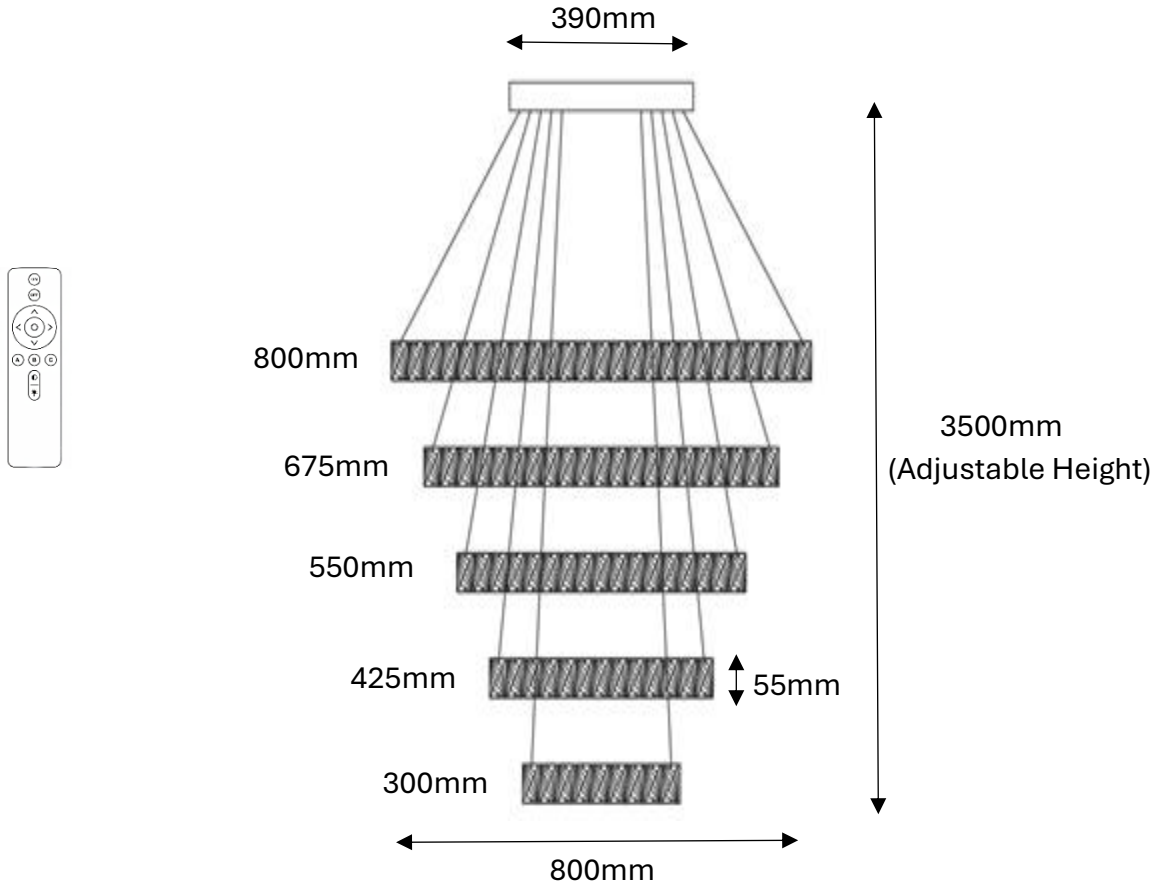

AARON 5 Ring Crystal Pendant Tri-Colour LED (Chrome)

J44PS-800

- Finishes/ Material: Gloss Chrome Stainless Steel & Clear Crystal
- Input Voltage/ Wattage: 220-240V / 180W LED – Lumens 18000
- Assembly: Assembled
- Approval: Standards Australia Approvals (SAA) & RCM
- IP Rating: IP20 (For Indoor Use Only)
- Warranty: 2 Years

Globes:

- Globe Type: Integrated LED 180W
- Colour Temperature: Tri-Colours LED (Warm White 3000K/ Cool White 4000K/ Daylight 6000K)
- Remote Control: Yes (LED colour changed and dimmable by remote control)

Product Dimensions:

- Width / Diameter: $\Phi 800+675+550+425+300$ mm
- Height: Max 3500mm (Adjustable cable & 5-Tier can be rotated)
- Weight: 21kg approx.
- Canopy Size: $\Phi 390$ x H40mm
- Rectangle Crystal Size: 30 x 55mm