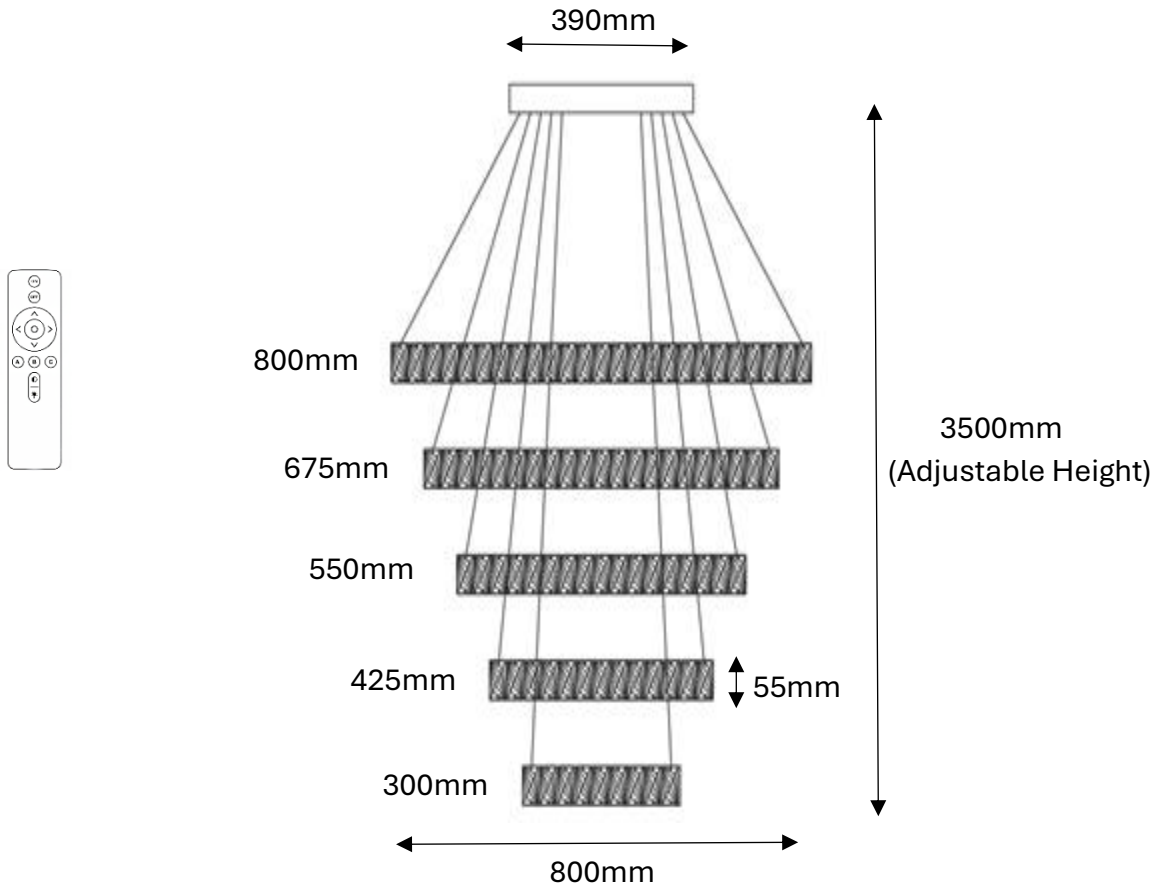

## AARON 5 Ring Crystal Pendant Tri-Colour LED (Gold)

J44PG-800

- Finishes/ Material: Gloss Gold Stainless Steel & Clear Crystal
- Input Voltage/ Wattage: 220-240V / 180W LED – Lumens 18000
- Assembly: Assembled
- Approval: Standards Australia Approvals (SAA) & RCM
- IP Rating: IP20 (For Indoor Use Only)
- Warranty: 2 Years

### **Globes:**

- Globe Type: Integrated LED 180W
- Colour Temperature: Tri-Colours LED (Warm White 3000K/ Cool White 4000K/ Daylight 6000K)
- Remote Control: Yes (LED colour changed and dimmable by remote control)

### **Product Dimensions:**

- Width / Diameter:  $\Phi 800+675+550+425+300$ mm
- Height: Max 3500mm (Adjustable cable & 5-Tier can be rotated)
- Weight: 21kg approx.
- Canopy Size:  $\Phi 390$  x H40mm
- Rectangle Crystal Size: 30 x 55mm