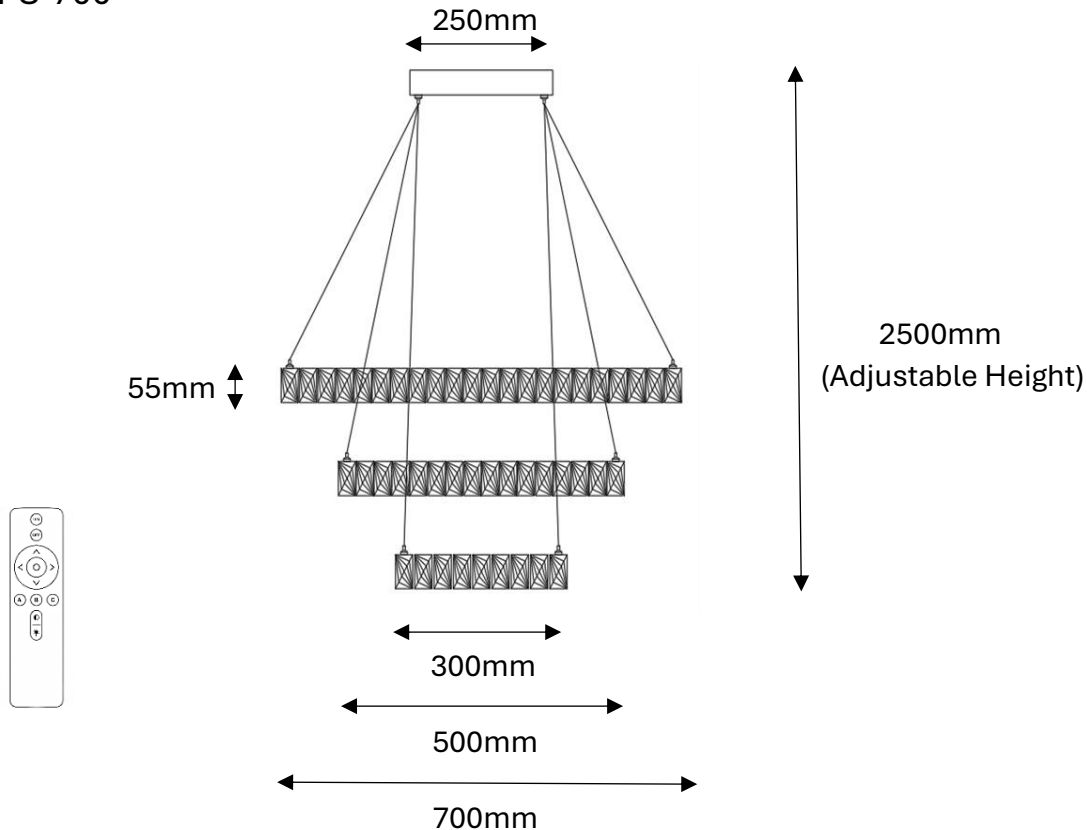

AARON 3 Ring Crystal Pendant Tri-Colour LED (Chrome)

J43PS-700

- Finishes/ Material: Gloss Chrome Stainless Steel & Clear Crystal
- Input Voltage/ Wattage: 220-240V / 90W LED – Lumens 7200
- Assembly: Assembled
- Approval: Standards Australia Approvals (SAA) & RCM
- IP Rating: IP20 (For Indoor Use Only)
- Warranty: 2 Years

Globes:

- Globe Type: Integrated LED 90W
- Colour Temperature: Tri-Colours LED (Warm White 3000K/ Cool White 4000K/ Daylight 6000K)
- Remote Control: Yes (LED colour changed and dimmable by remote control)

Product Dimensions:

- Width / Diameter: $\Phi 700+500+300$ mm
- Height: Max 2500mm (Adjustable cable & 3-Tier can be rotated)
- Weight: 11kg approx.
- Canopy Size: $\Phi 250 \times H40$ mm
- Rectangle Crystal Size: 30 x 55mm