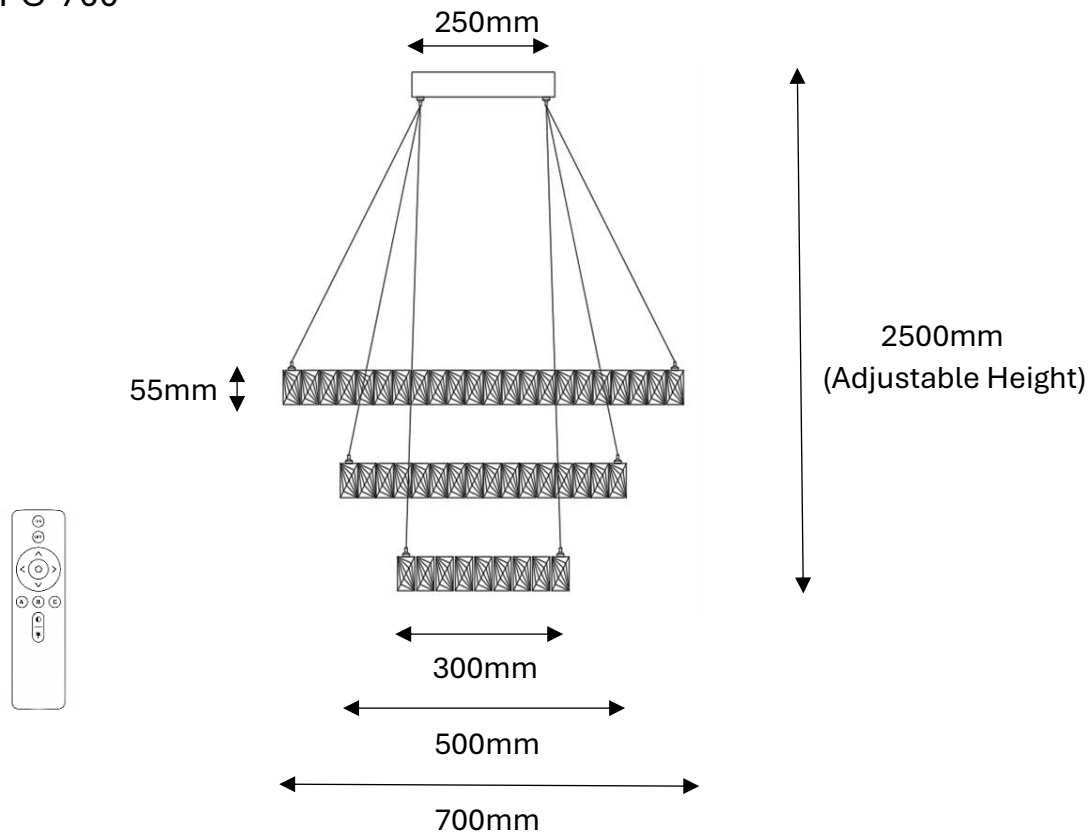

AARON 3 Ring Crystal Pendant Tri-Colour LED (Gold)

J43PG-700

- Finishes/ Material: Gloss Gold Stainless Steel & Clear Crystal
- Input Voltage/ Wattage: 220-240V / 90W LED
- Assembly: Assembled
- Approval: Standards Australia Approvals (SAA) & RCM
- IP Rating: IP20 (For Indoor Use Only)
- Warranty: 2 Years

Globes:

- Globe Type: Integrated LED 90W – Lumens 7200
- Colour Temperature: Tri-Colours LED (Warm White 3000K/ Cool White 4000K/ Daylight 6000K)
- Remote Control: Yes (LED colour changed and dimmable by remote control)

Product Dimensions:

- Width / Diameter: $\Phi 700+500+300$ mm
- Height: Max 2500mm (Adjustable cable & 3-Tier can be rotated)
- Weight: 11kg approx.
- Canopy Size: $\Phi 250 \times H40$ mm
- Rectangle Crystal Size: 30 x 55mm