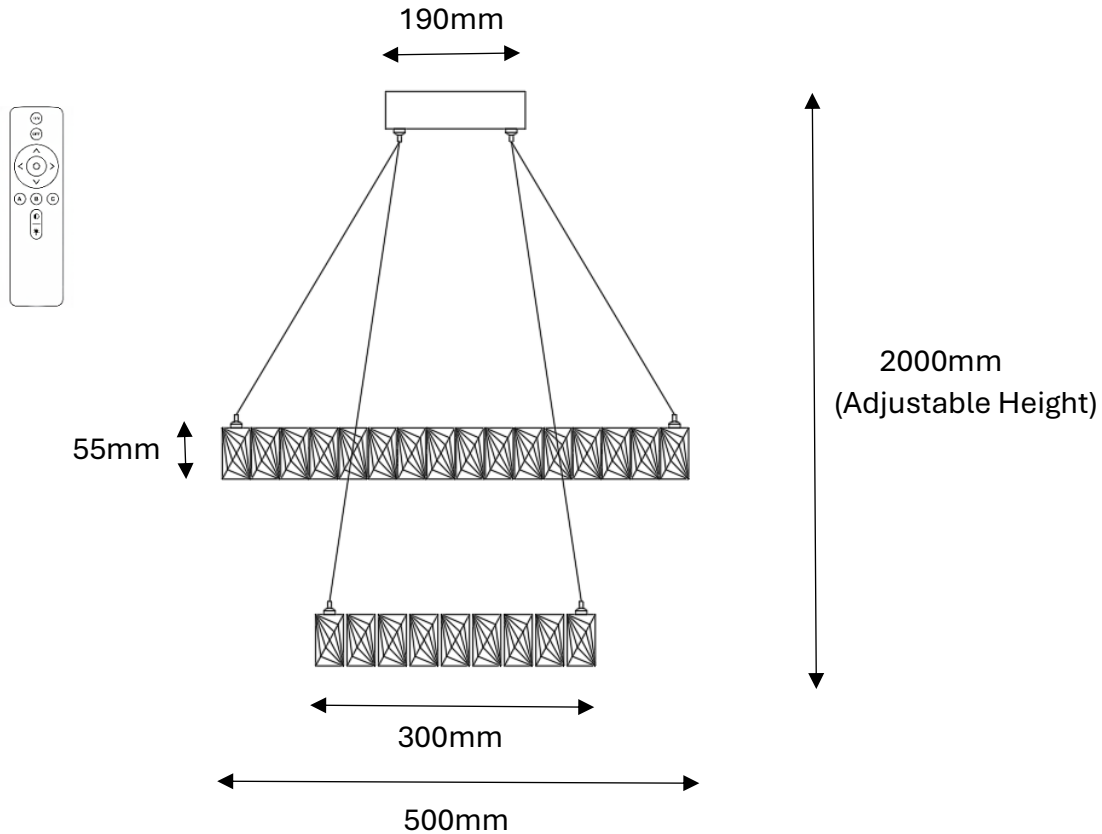

AARON 2 Ring Crystal Pendant Tri-Colour LED (Gold)

J39PG-500

- Finishes/ Material: Gloss Gold Stainless Steel & Clear Crystal
- Input Voltage/ Wattage: 220-240V / 50W LED – Lumens 3000
- Assembly: Assembled
- Approval: Standards Australia Approvals (SAA) & RCM
- IP Rating: IP20 (For Indoor Use Only)
- Warranty: 2 Years

Globes:

- Globe Type: Integrated LED 50W
- Colour Temperature: Tri-Colours LED (Warm White 3000K/ Cool White 4000K/ Daylight 6000K)
- Remote Control: Yes (LED colour changed and dimmable by remote control)

Product Dimensions:

- Width / Diameter: $\Phi 500+300\text{mm}$
- Height: Max 2000mm (Adjustable cable & 2-Tier can be rotated)
- Weight: 6kg approx.
- Canopy Size: $\Phi 190 \times \text{H}40\text{mm}$
- Rectangle Crystal Size: $30 \times 55\text{mm}$