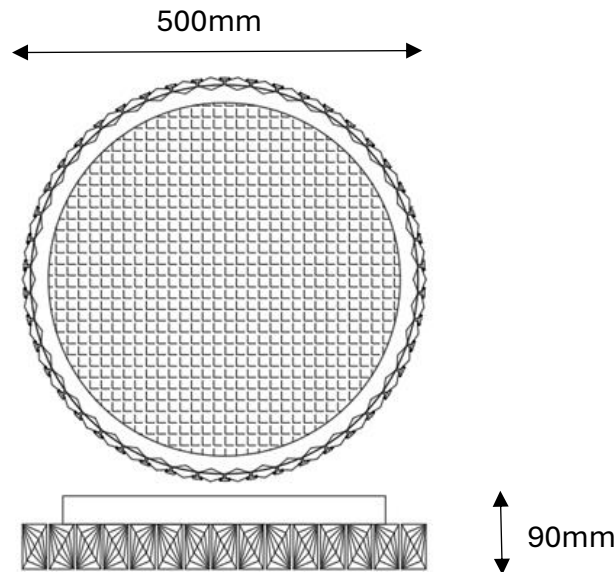

EDAN Crystal Ceiling Light Tri-Colour LED 500mm (Chrome)

J35CS-500

- Finishes/ Material: Gloss Chrome Stainless Steel & Clear Crystal
- Input Voltage/ Wattage: 220-240V / 50W LED – Lumens 3000
- Assembly: Minor assembly required (Pour crystal granule)
- Approval: Standards Australia Approvals (SAA) & RCM
- IP Rating: IP20 (For Indoor Use Only)
- Warranty: 2 Years

Globes:

- Globe Type: Integrated LED 50W
- Colour Temperature: Tri-Colours LED (Warm White 3000K/ Cool White 4000K/ Daylight 6000K)
LED Colour changed by switch on/off

Product Dimensions:

- Width: Φ 500mm
- Height: 90mm
- Weight: 6.5kg approx.
- Rectangle Crystal Size: 30 x 55mm