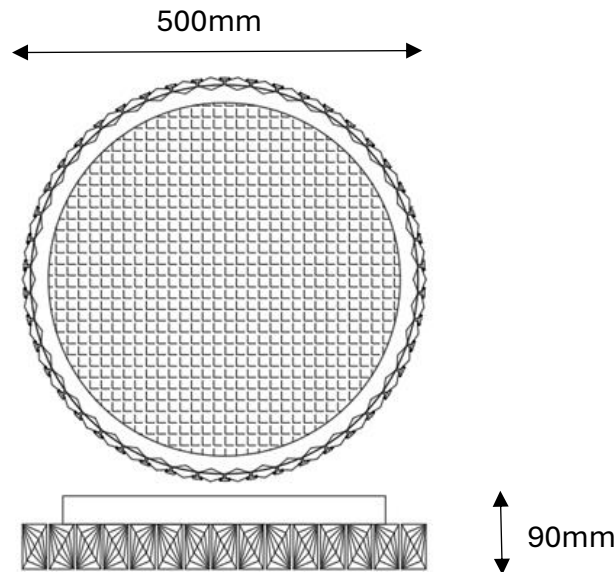

EDAN Crystal Ceiling Light Tri-Colour LED 500mm (Gold)

J35CG-500

- Finishes/ Material: Gloss Gold Stainless Steel & Clear Crystal
- Input Voltage/ Wattage: 220-240V / 50W LED – Lumens 3000
- Assembly: Minor assembly required (Pour crystal granule)
- Approval: Standards Australia Approvals (SAA) & RCM
- IP Rating: IP20 (For Indoor Use Only)
- Warranty: 2 Years

Globes:

- Globe Type: Integrated LED 50W
- Colour Temperature: Tri-Colours LED (Warm White 3000K/ Cool White 4000K/ Daylight 6000K)
LED Colour changed by switch on/off

Product Dimensions:

- Width: Φ 500mm
- Height: 90mm
- Weight: 6.5kg approx.
- Rectangle Crystal Size: 30 x 55mm