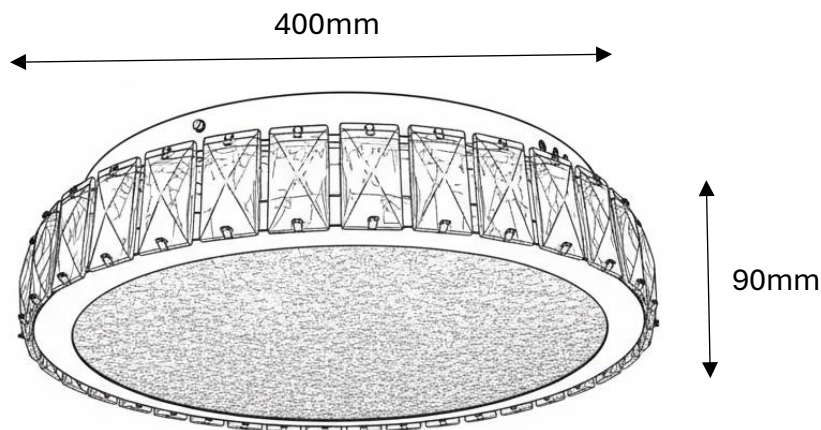

EDAN Crystal Ceiling Light Tri-Colour LED 400mm (Chrome)

J34CS-400

- Finishes/ Material: Gloss Chrome Stainless Steel & Clear Crystal
- Input Voltage/ Wattage: 220-240V / 40W LED – Lumens 2400
- Assembly: Minor assembly required (Pour crystal granule)
- Approval: Standards Australia Approvals (SAA) & RCM
- IP Rating: IP20 (For Indoor Use Only)
- Warranty: 2 Years

Globes:

- Globe Type: Integrated LED 40W
- Colour Temperature: Tri-Colours LED (Warm White 3000K/ Cool White 4000K/ Daylight 6000K)
LED Colour changed by switch on/off

Product Dimensions:

- Width: Φ 400mm
- Height: 90mm
- Weight: 4.5kg approx.
- Rectangle Crystal Size: 30 x 55mm