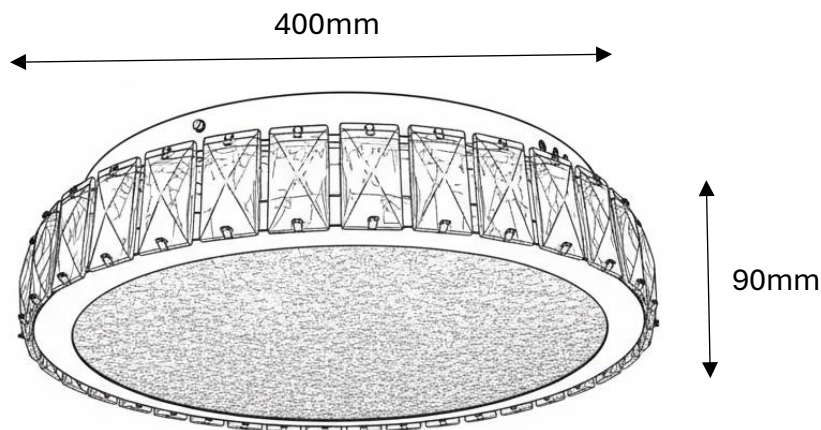

## **EDAN** Crystal Ceiling Light Tri-Colour LED 400mm (Gold)

J34CG-400

- Finishes/ Material: Gloss Gold Stainless Steel & Clear Crystal
- Input Voltage/ Wattage: 220-240V / 40W LED – Lumens 2400
- Assembly: Minor assembly required (Pour crystal granule)
- Approval: Standards Australia Approvals (SAA) & RCM
- IP Rating: IP20 (For Indoor Use Only)
- Warranty: 2 Years

### **Globes:**

- Globe Type: Integrated LED 40W
- Colour Temperature: Tri-Colours LED (Warm White 3000K/ Cool White 4000K/ Daylight 6000K)  
LED Colour changed by switch on/off

### **Product Dimensions:**

- Width:  $\Phi$ 400mm
- Height: 90mm
- Weight: 4.5kg approx.
- Rectangle Crystal Size: 30 x 55mm

\* Must be installed by a licenced electrician \*