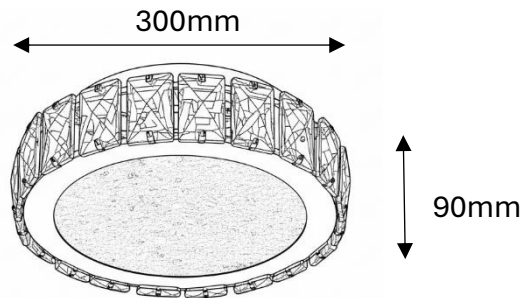

EDAN Crystal Ceiling Light Tri-Colour LED 300mm (Chrome)

J33CS-300

- Finishes/ Material: Gloss Chrome Stainless Steel & Clear Crystal
- Input Voltage/ Wattage: 220-240V / 30W LED – Lumens 1800
- Assembly: Minor assembly required (Pour crystal granule)
- Approval: Standards Australia Approvals (SAA) & RCM
- IP Rating: IP20 (For Indoor Use Only)
- Warranty: 2 Years

Globes:

- Globe Type: Integrated LED 30W
- Colour Temperature: Tri-Colours LED (Warm White 3000K/ Cool White 4000K/ Daylight 6000K)
LED Colour changed by switch on/off

Product Dimensions:

- Width: Φ 300mm
- Height: 90mm
- Weight: 2.5kg approx.
- Rectangle Crystal Size: 30 x 55mm