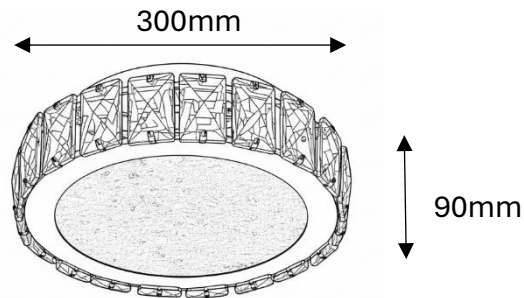

EDAN Crystal Ceiling Light Tri-Colour LED 300mm (Gold)

J33CG-300

- Finishes/ Material: Gloss Gold Stainless Steel & Clear Crystal
- Input Voltage/ Wattage: 220-240V / 30W LED – Lumens 1800
- Assembly: Minor assembly required (Pour crystal granule)
- Approval: Standards Australia Approvals (SAA) & RCM
- IP Rating: IP20 (For Indoor Use Only)
- Warranty: 2 Years

Globes:

- Globe Type: Integrated LED 30W
- Colour Temperature: Tri-Colours LED (Warm White 3000K/ Cool White 4000K/ Daylight 6000K)
LED Colour changed by switch on/off

Product Dimensions:

- Width: Φ 300mm
- Height: 90mm
- Weight: 2.5kg approx.
- Rectangle Crystal Size: 30 x 55mm