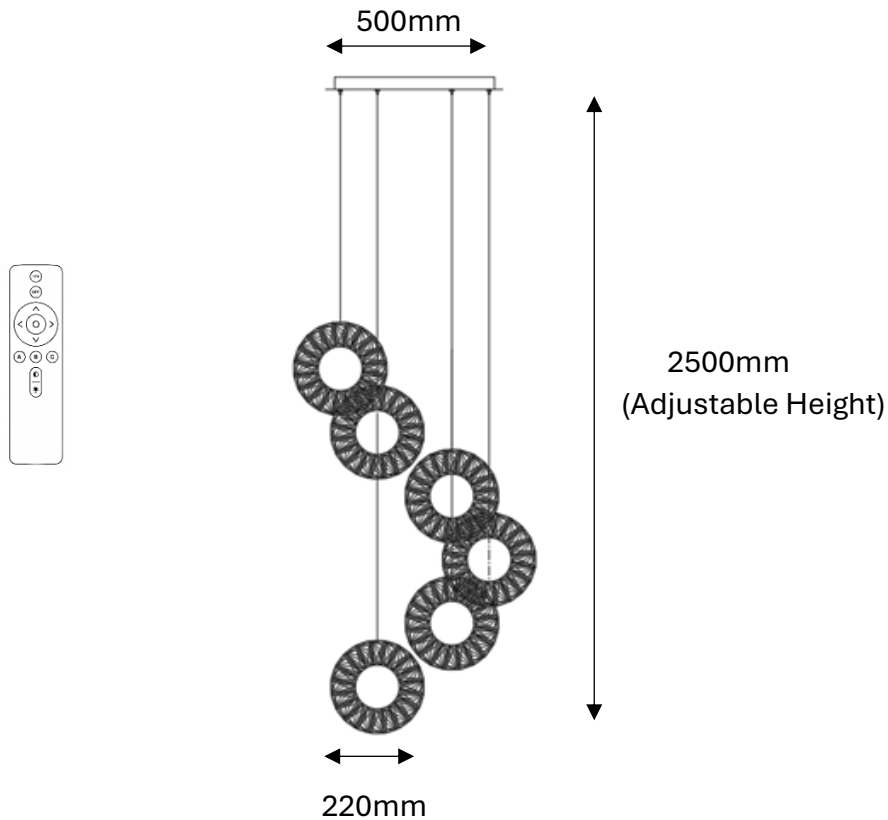

## **ROBI** 6 Ring Crystal Pendant Tri-Colour LED (Gold)

J26CG-500

- Finishes/ Material: Gloss Gold Stainless Steel & Clear Crystal
- Input Voltage/ Wattage: 220-240V / 80W LED – Lumens 6400
- Assembly: Assembled
- Approval: Standards Australia Approvals (SAA) & RCM
- IP Rating: IP20 (For Indoor Use Only)
- Warranty: 2 Years

### **Globes:**

- Globe Type: Integrated LED 80W
- Colour Temperature: Tri-Colours LED (Warm White 3000K/ Cool White 4000K/ Daylight 6000K)
- Remote Control: Yes (LED colour changed and dimmable by remote control)

### **Product Dimensions:**

- Width:  $\Phi$ 500mm
- Height: Max 2500mm (Adjustable cable)
- Weight: 9kg approx.
- Canopy Size:  $\Phi$ 500 x H35mm
- Ring Size:  $\Phi$ 220mm x 6

\* Must be installed by a licenced electrician \*