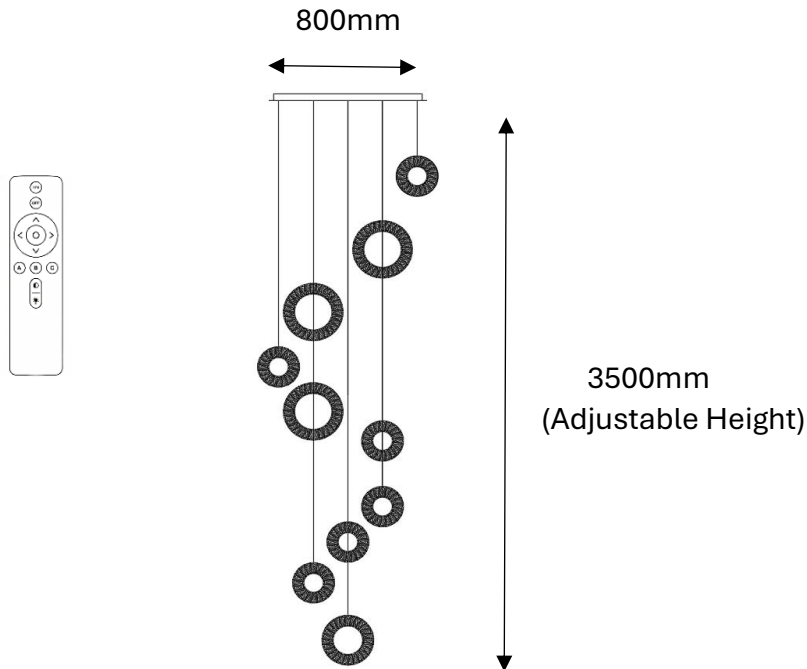

## ROBI 10 Ring Crystal Pendant Tri-Colour LED (Gold)

J24CG-800

- Finishes/ Material: Gloss Gold Stainless Steel & Clear K9 Crystal
- Input Voltage/ Wattage: 220-240V / 150W LED – Lumens 15000
- Assembly: Assembled
- Approval: Standards Australia Approvals (SAA) & RCM
- IP Rating: IP20 (For Indoor Use Only)
- Warranty: 2 Years

### **Globes:**

- Globe Type: Integrated LED 150W
- Colour Temperature: Tri-Colours LED (Warm White 3000K/ Cool White 4000K/ Daylight 6000K)
- Remote Control: Yes (LED colour changed and dimmable by remote control)

### **Product Dimensions:**

- Width:  $\Phi$ 800mm
- Height: Max 3500mm (Adjustable cable)
- Weight: 19kg approx.
- Canopy Size:  $\Phi$ 800 x H35mm
- Rings size:  $\Phi$ 300mm x 3;  $\Phi$ 260mm x 1;  $\Phi$ 220mm x 6