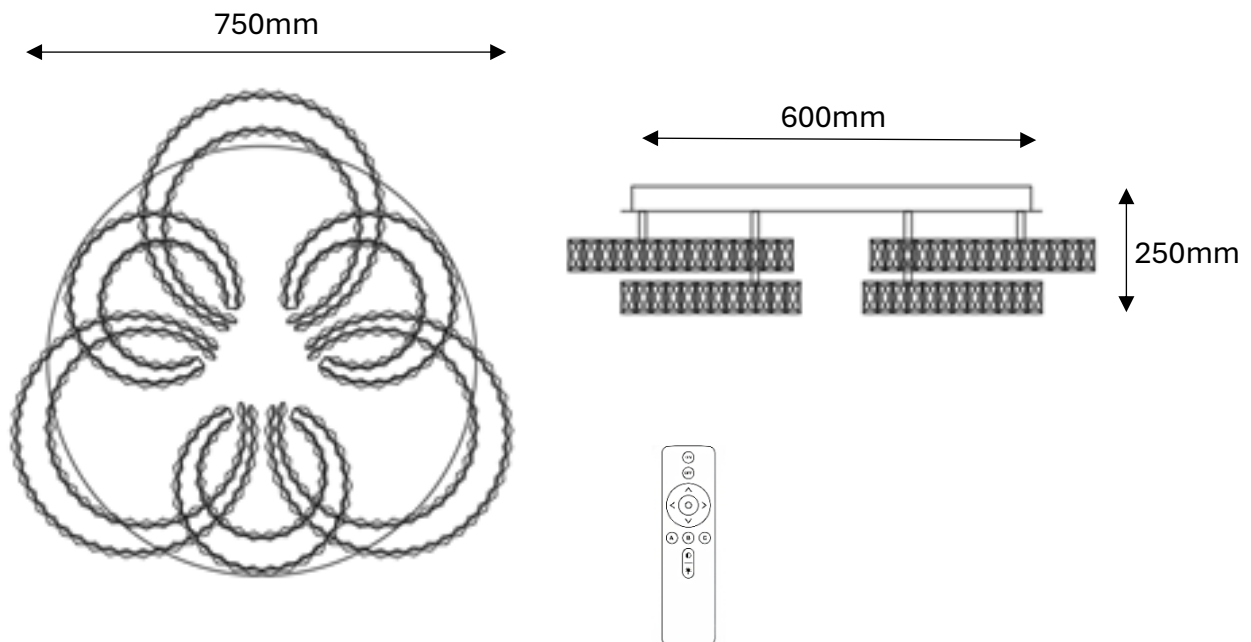

FRED Crystal Ceiling Light Tri-Colour LED 750mm

J22C-750

- Finishes/ Material: Gloss Chrome Stainless Steel / Clear & Amber Crystal
- Input Voltage/ Wattage: 220-240V / 90W LED – Lumens 7200
- Assembly: Assembled
- Approval: Standards Australia Approvals (SAA) & RCM
- IP Rating: IP20 (For Indoor Use Only)
- Warranty: 2 Years

Globes:

- Globe Type: Integrated LED 90W
- Colour Temperature: Tri-Colours LED (Warm White 3000K/ Cool White 4000K/ Daylight 6000K)
- Remote Control: Yes (LED colour changed and dimmable by remote control)

Product Dimensions:

- Width / Diameter: 750mm
- Height: 250mm
- Weight: 11kg approx.
- Canopy Size: Φ 600 x H40mm
- Rectangle Crystal Size: 22 x 50mm

* Must be installed by a licenced electrician *