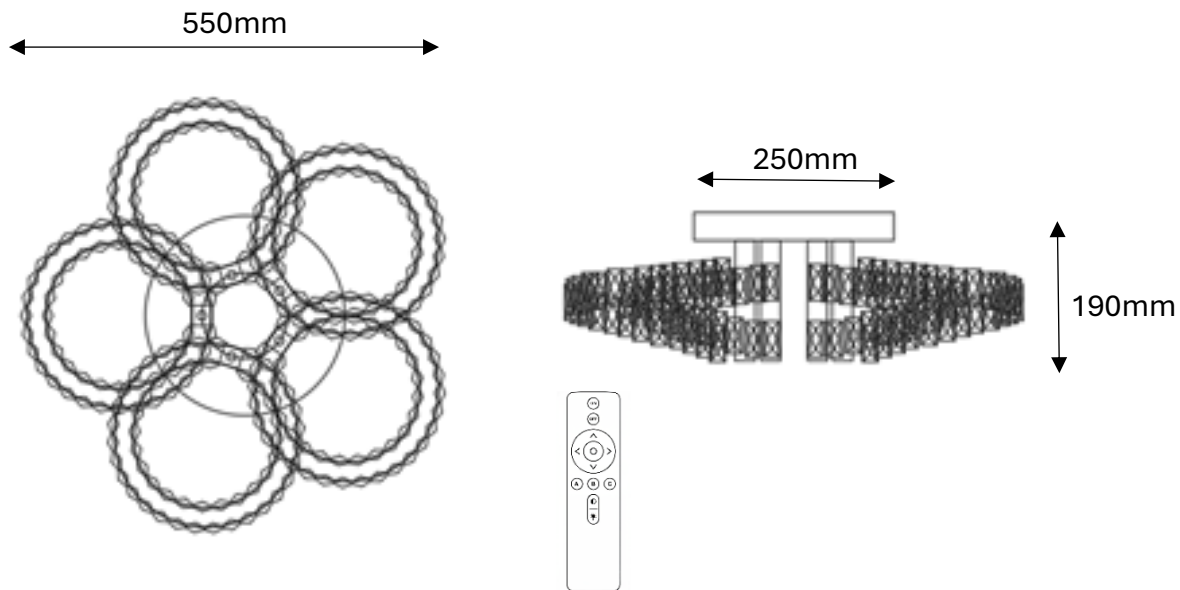

CIAO 5 Ring Crystal Light CTC Tri-Colour LED 550mm (Chrome)

J21CS-550

- Finishes/ Material: Gloss Chrome Stainless Steel & Clear Crystal
- Input Voltage/ Wattage: 220-240V / 70W LED – Lumens 5600
- Assembly: Assembled
- Approval: Standards Australia Approvals (SAA) & RCM
- IP Rating: IP20 (For Indoor Use Only)
- Warranty: 2 Years

Globes:

- Globe Type: Integrated LED 70W
- Colour Temperature: Tri-Colours LED (Warm White 3000K/ Cool White 4000K/ Daylight 6000K)
- Remote Control: Yes (LED colour changed and dimmable by remote control)

Product Dimensions:

- Width: Φ 550mm
- Height: 190mm
- Weight: 6kg approx.
- Canopy Size: Φ 250 x H40mm
- Rectangle Crystal Size: 22x50mm

* Must be installed by a licenced electrician