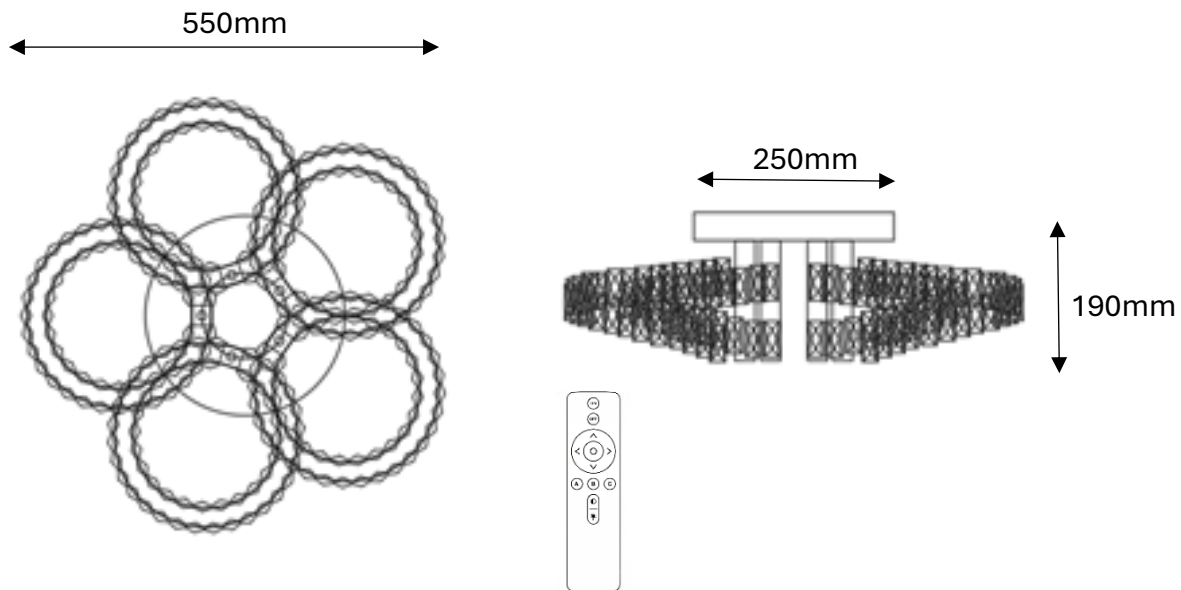

## CIAO 5 Ring Crystal Light CTC Tri-Colour LED 550mm (Gold)

J21CG-550

- Finishes/ Material: Gloss Gold Stainless Steel & Clear Crystal
- Input Voltage/ Wattage: 220-240V / 70W LED – Lumens 5600
- Assembly: Assembled
- Approval: Standards Australia Approvals (SAA) & RCM
- IP Rating: IP20 (For Indoor Use Only)
- Warranty: 2 Years

### **Globes:**

- Globe Type: Integrated LED 70W
- Colour Temperature: Tri-Colours LED (Warm White 3000K/ Cool White 4000K/ Daylight 6000K)
- Remote Control: Yes (LED colour changed and dimmable by remote control)

### **Product Dimensions:**

- Width:  $\Phi$ 550mm
- Height: 190mm
- Weight: 6kg approx.
- Canopy Size:  $\Phi$ 250 x H40mm
- Rectangle Crystal Size: 22x50mm

\* Must be installed by a licenced electrician