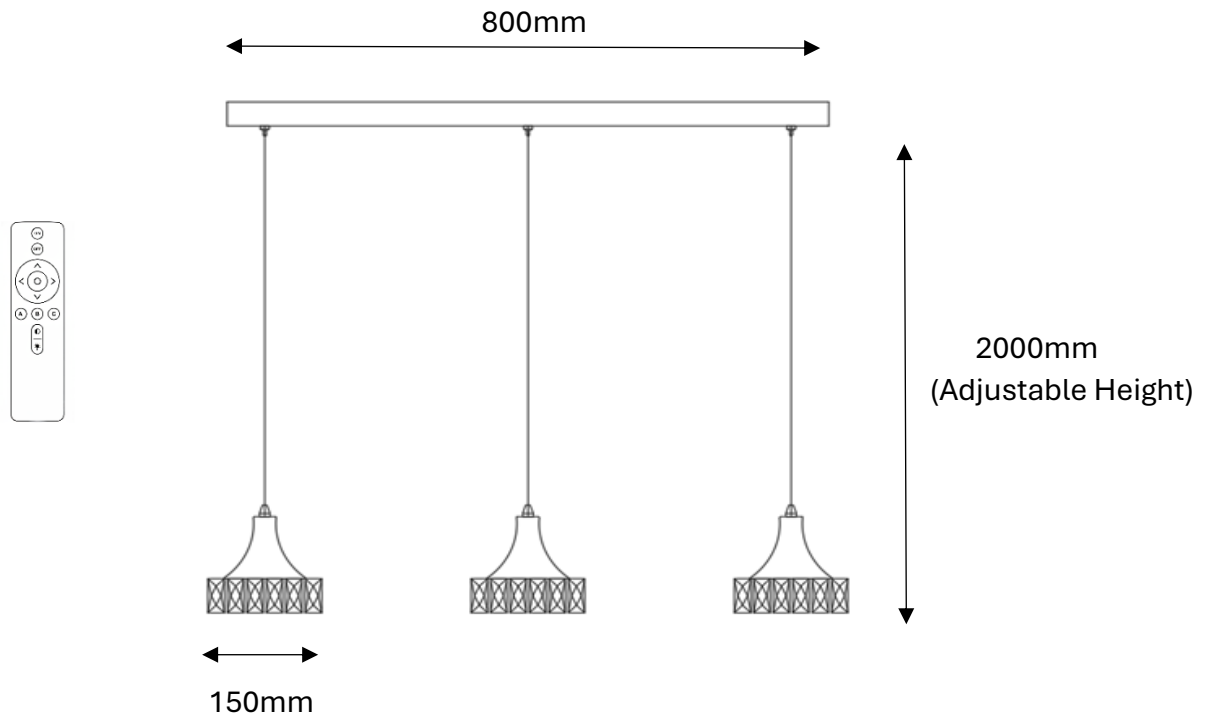

TEO 3 Light Crystal Pendant Tri-Colour LED (Chrome)

J14PS-800

- Finishes/ Material: Gloss Chrome Stainless Steel & Clear Crystal
- Input Voltage/ Wattage: 220-240V / 30W LED – Lumens 1800
- Assembly: Assembled
- Approval: Standards Australia Approvals (SAA) & RCM
- IP Rating: IP20 (For Indoor Use Only)
- Warranty: 2 Years

Globes:

- Globe Type: Integrated LED 30W
- Colour Temperature: Tri-Colours LED (Warm White 3000K/ Cool White 4000K/ Daylight 6000K)
- Remote Control: Yes (LED colour changed and dimmable by remote control)

Product Dimensions:

- Length: 800mm
- Height: Max 2000mm (Adjustable Cable)
- Weight: 4kg approx.
- Canopy Size: L780 x W100 x H35mm

* Must be installed by a licenced electrician *