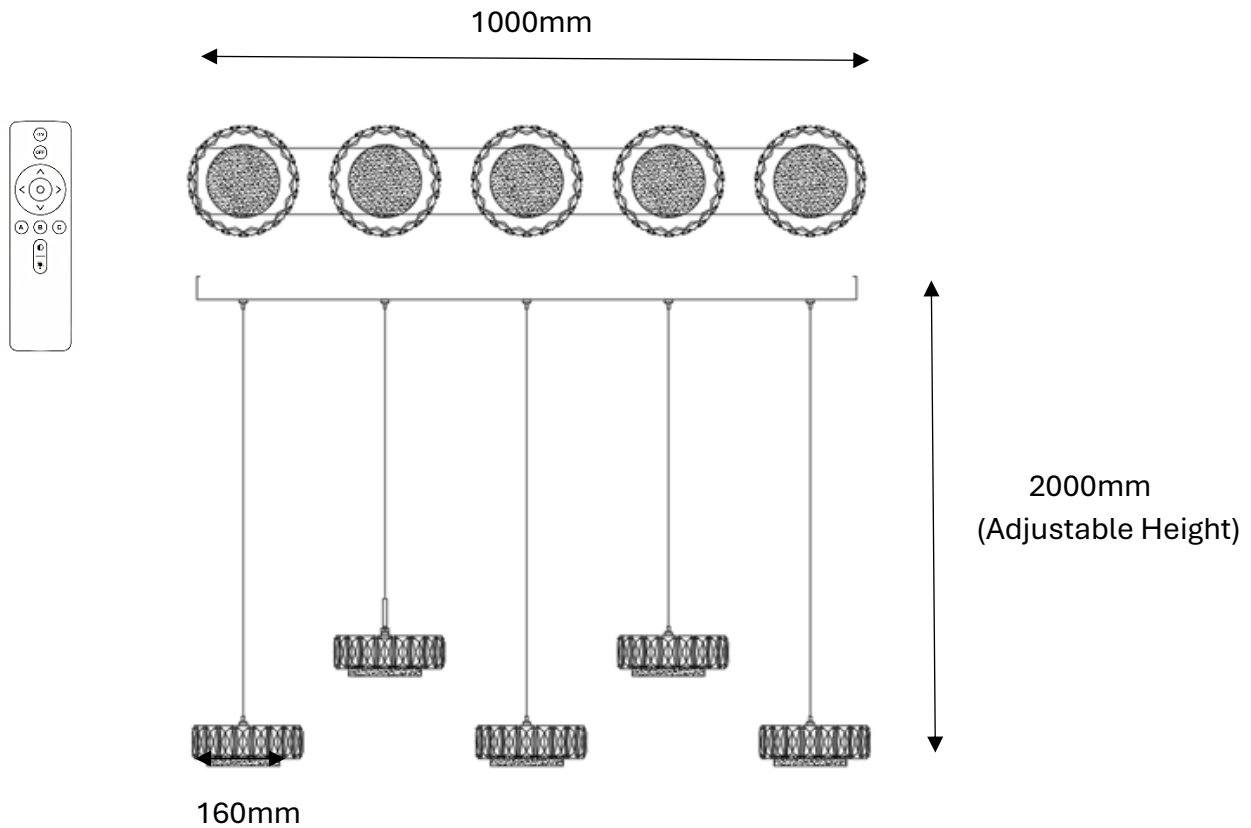

## IAN 5 Light Crystal Pendant Tri-Colour LED (Chrome)

J08PS-1000

- Finishes/ Material: Gloss Chrome Stainless Steel & Clear Crystal
- Input Voltage/ Wattage: 220-240V / 40W LED – Lumens 2400
- Assembly: Assembled
- Approval: Standards Australia Approvals (SAA) & RCM
- IP Rating: IP20 (For Indoor Use Only)
- Warranty: 2 Years

### **Globes:**

- Globe Type: Integrated LED 40W
- Colour Temperature: Tri-Colours LED (Warm White 3000K/ Cool White 4000K/ Daylight 6000K)
- Remote Control: Yes (LED colour changed and dimmable by remote control)

### **Product Dimensions:**

- Length: 1000mm
- Height: Max 2000mm (Adjustable cable)
- Weight: 6kg approx.
- Canopy Size: L980 x W110 x H40mm

\* Must be installed by a licenced electrician \*