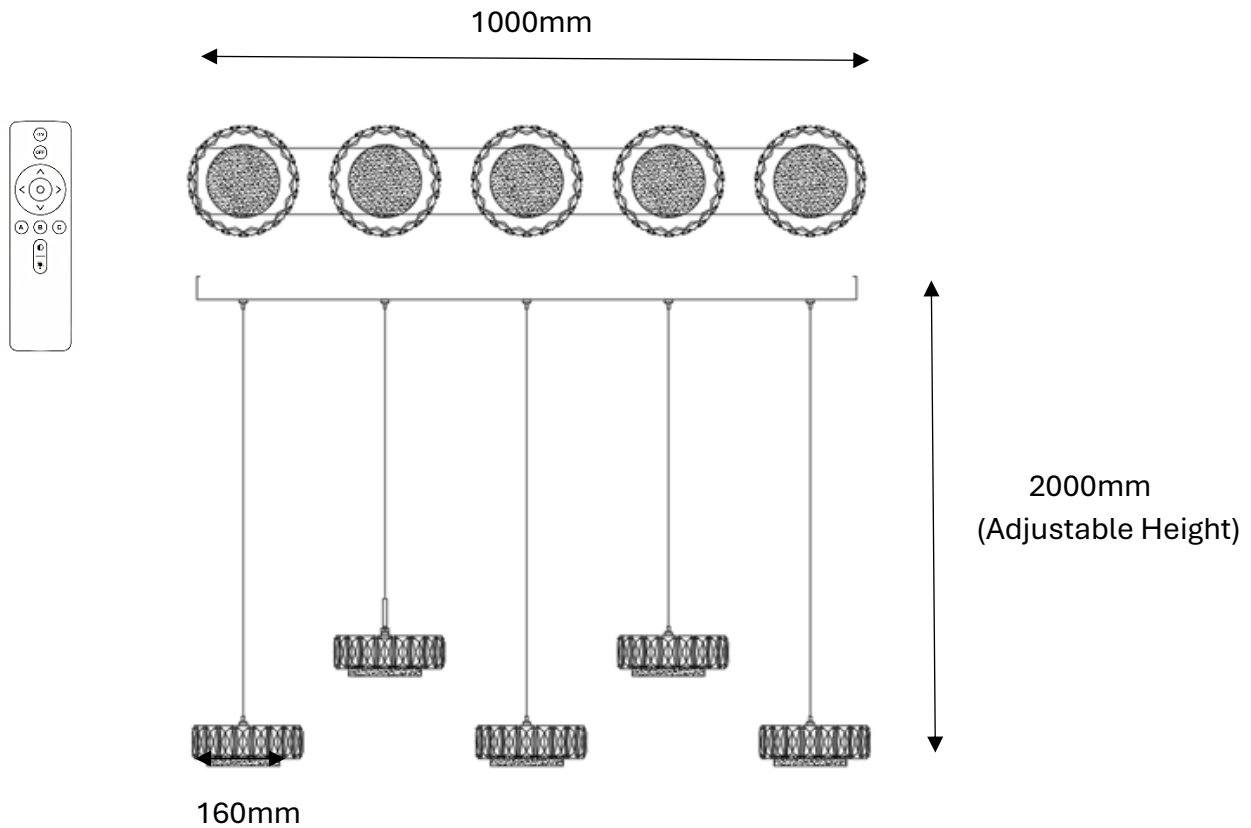

## IAN 5 Light Crystal Pendant Tri-Colour LED (Gold)

J08PG-1000

- Finishes/ Material: Gloss Gold Stainless Steel & Clear Crystal
- Input Voltage/ Wattage: 220-240V / 40W LED – Lumens 2400
- Assembly: Assembled
- Approval: Standards Australia Approvals (SAA) & RCM
- IP Rating: IP20 (For Indoor Use Only)
- Warranty: 2 Years

### **Globes:**

- Globe Type: Integrated LED 40W
- Colour Temperature: Tri-Colours LED (Warm White 3000K/ Cool White 4000K/ Daylight 6000K)
- Remote Control: Yes (LED colour changed and dimmable by remote control)

### **Product Dimensions:**

- Length: 1000mm
- Height: Max 2000mm (Adjustable cable)
- Weight: 6kg approx.
- Canopy Size: L980 x W110 x H40mm

\* Must be installed by a licenced electrician \*