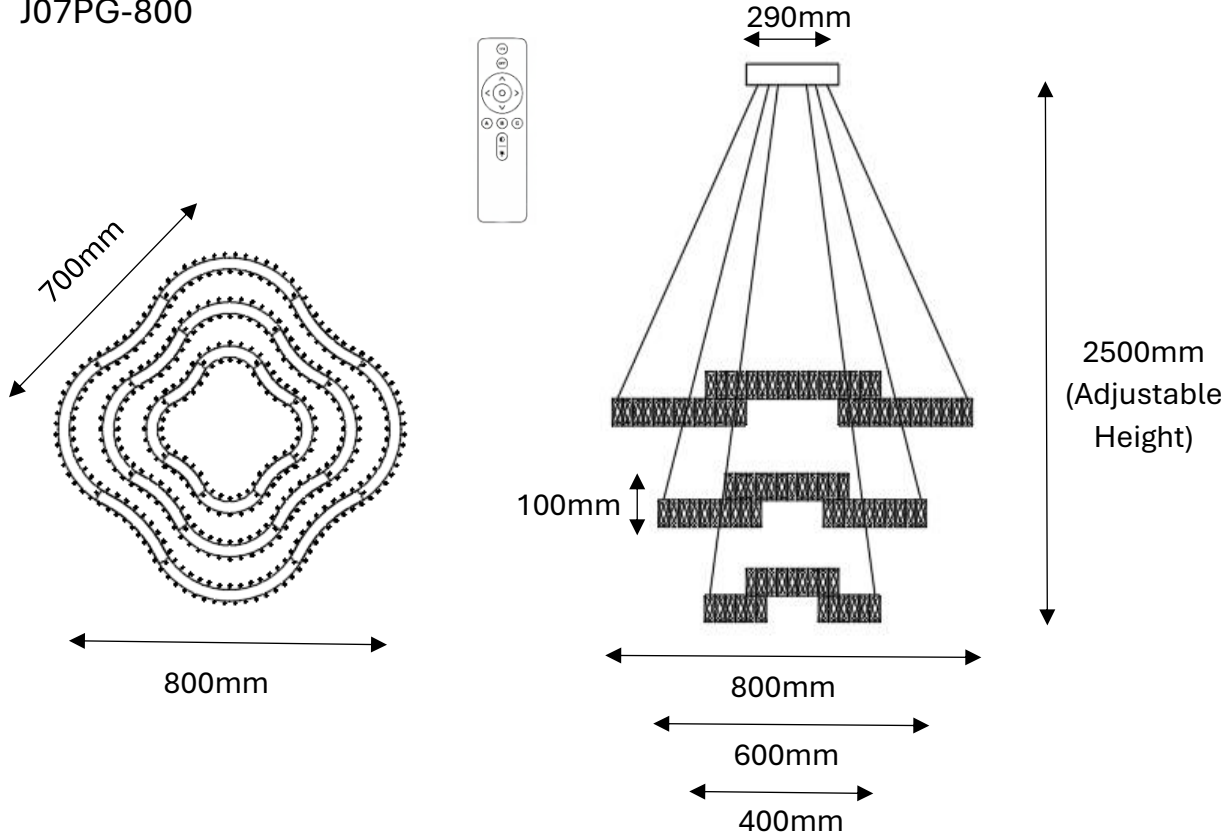

## JENGA 3 Tier Crystal Pendant Tri-Colour LED (Gold)

J07PG-800

- Finishes/ Material: Gloss Gold Stainless Steel & Clear Crystal
- Input Voltage/ Wattage: 220-240V / 150W LED
- Assembly: Assembled
- Approval: Standards Australia Approvals (SAA) & RCM
- IP Rating: IP20 (For Indoor Use Only)
- Warranty: 2 Years

### Globes:

- Globe Type: Integrated LED 150W – Lumens 15000
- Colour Temperature: Tri-Colour LED (Warm White 3000K/ Cool White 4000K/ Daylight 6000K)
- Remote Control: Yes (LED colour changed and dimmable by remote control)

### Product Dimensions:

- Width / Diameter: 800+600+400mm
- Height: Max 2500mm (Adjustable cable & 3-Tier can be rotated)
- Weight: 17.5kg approx.
- Canopy Size:  $\Phi$ 290 x H40mm
- Crystal Size: 22 x 50mm