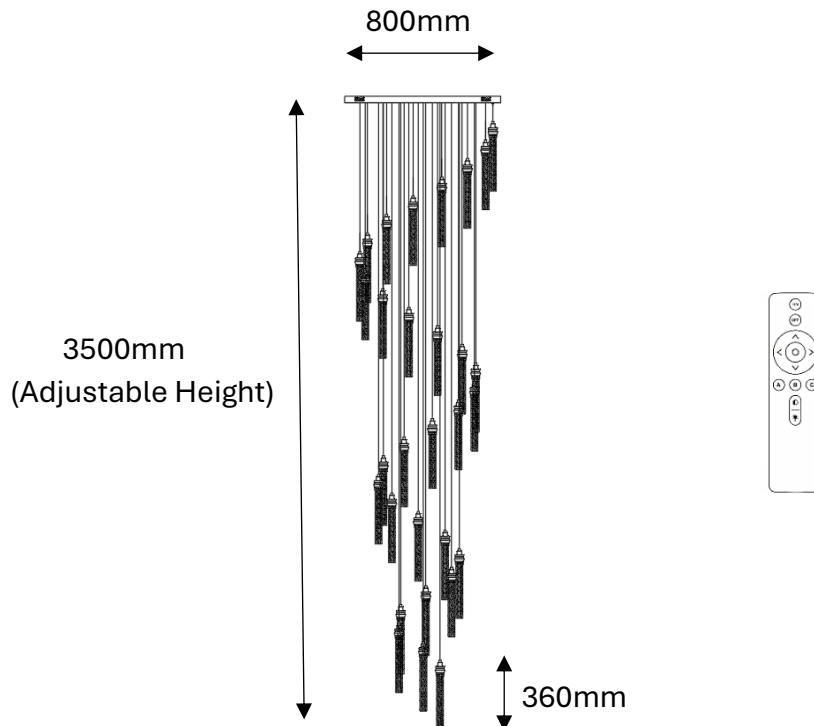

LENA 30 Stick Crystal Pendant Tri-Colour LED (Chrome)

J06CS-800

- Finishes/ Material: Gloss Chrome Stainless Steel & Clear Crystal
- Input Voltage/ Wattage: 220-240V / 117W LED
- Assembly: Minor assembly required (hanging 30-Crystal Stick)
- Approval: Standards Australia Approvals (SAA) & RCM
- IP Rating: IP20 (For Indoor Use Only)
- Warranty: 2 Years

Globes:

- Globe Type: Integrated LED 117W (3W x 39) – Lumens 11700
- Colour Temperature: Tri-Colours LED (Warm White 3000K/ Cool White 4000K/ Daylight 6000K)
- Remote Control: Yes (LED colour changed and dimmable by remote control)

Product Dimensions:

- Width: Φ 800mm
- Height: Max 3500mm (Adjustable Cable)
- Weight: 32kg approx.
- Canopy Size: Φ 800 x H35mm
- Crystal Stick: Φ 30 x H300mm

* Must be installed by a licenced electrician *