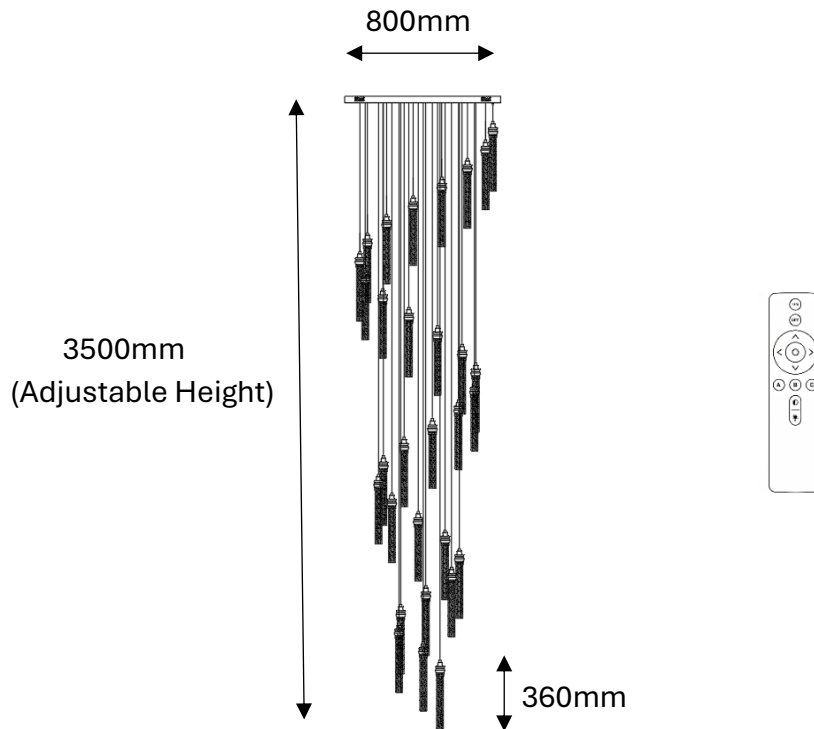

## LENA 30 Stick Crystal Pendant Tri-Colour LED (Gold)

J06CG-800

- Finishes/ Material: Gloss Gold Stainless Steel & Clear Crystal
- Input Voltage/ Wattage: 220-240V / 117W LED
- Assembly: Minor assembly required (hanging 30-Crystal Stick)
- Approval: Standards Australia Approvals (SAA) & RCM
- IP Rating: IP20 (For Indoor Use Only)
- Warranty: 2 Years

### **Globes:**

- Globe Type: Integrated LED 117W (3W x 39) – Lumens 11700
- Colour Temperature: Tri-Colours LED (Warm White 3000K/ Cool White 4000K/ Daylight 6000K)
- Remote Control: Yes (LED colour changed and dimmable by remote control)

### **Product Dimensions:**

- Width:  $\Phi$ 800mm
- Height: Max 3500mm (Adjustable Cable)
- Weight: 32kg approx.
- Canopy Size:  $\Phi$ 800 x H35mm
- Crystal Stick:  $\Phi$ 30 x H300mm

\* Must be installed by a licenced electrician \*