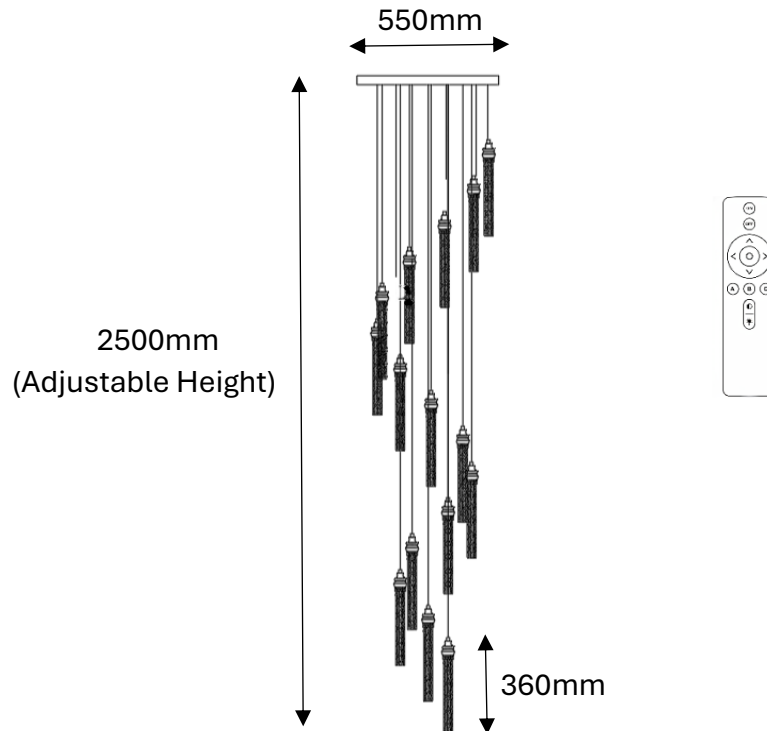

LENA 15 Stick Crystal Pendant Tri-Colour LED (Chrome)

J05CS-550

- Finishes/ Material: Gloss Chrome Stainless Steel & Clear Crystal
- Input Voltage/ Wattage: 220-240V / 60W LED
- Assembly: Minor assembly required (hanging 15-Crystal Stick)
- Approval: Standards Australia Approvals (SAA) & RCM
- IP Rating: IP20 (For Indoor Use Only)
- Warranty: 2 Years

Globes:

- Globe Type: Integrated LED 60W (3W x 20) – Lumens 4800
- Colour Temperature: Tri-Colours LED (Warm White 3000K/ Cool White 4000K/ Daylight 6000K)
- Remote Control: Yes (LED colour changed and dimmable by remote control)

Product Dimensions:

- Width: $\Phi 550\text{mm}$
- Height: Max 2500mm (Adjustable Cable)
- Weight: 16kg approx.
- Canopy Size: $\Phi 550 \times \text{H}35\text{mm}$
- Crystal Stick: $\Phi 30 \times \text{H}300\text{mm}$