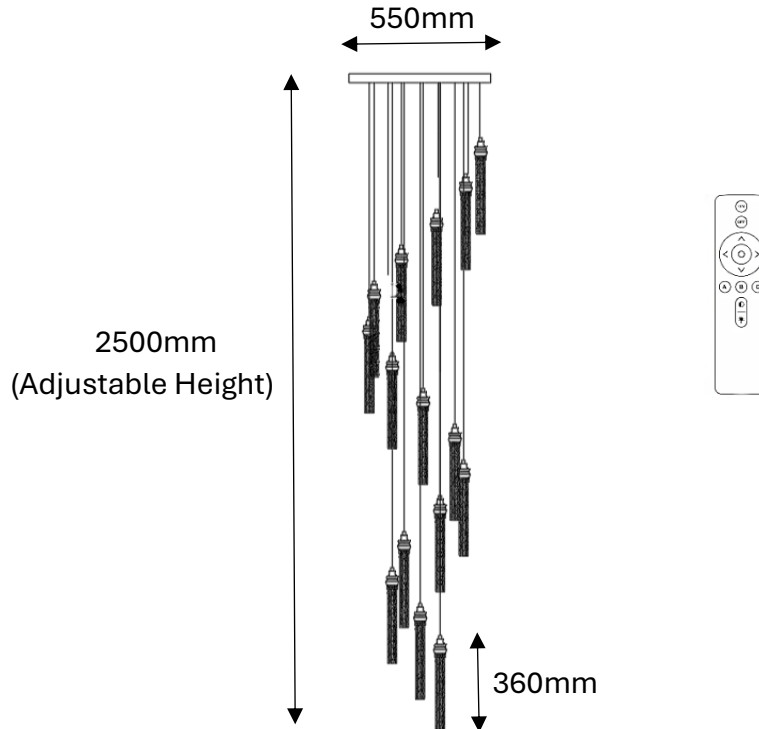

LENA 15 Stick Crystal Pendant Tri-Colour LED (Gold)

J05CG-550

- Finishes/ Material: Gloss Gold Stainless Steel & Clear Crystal
- Input Voltage/ Wattage: 220-240V / 60W LED
- Assembly: Minor assembly required (hanging 15-Crystal Stick)
- Approval: Standards Australia Approvals (SAA) & RCM
- IP Rating: IP20 (For Indoor Use Only)
- Warranty: 2 Years

Globes:

- Globe Type: Integrated LED 60W (3W x 20) – Lumens 4800
- Colour Temperature: Tri-Colours LED (Warm White 3000K/ Cool White 4000K/ Daylight 6000K)
- Remote Control: Yes (LED colour changed and dimmable by remote control)

Product Dimensions:

- Width: $\Phi 550\text{mm}$
- Height: Max 2500mm (Adjustable Cable)
- Weight: 16kg approx.
- Canopy Size: $\Phi 550 \times \text{H}35\text{mm}$
- Crystal Stick: $\Phi 30 \times \text{H}300\text{mm}$