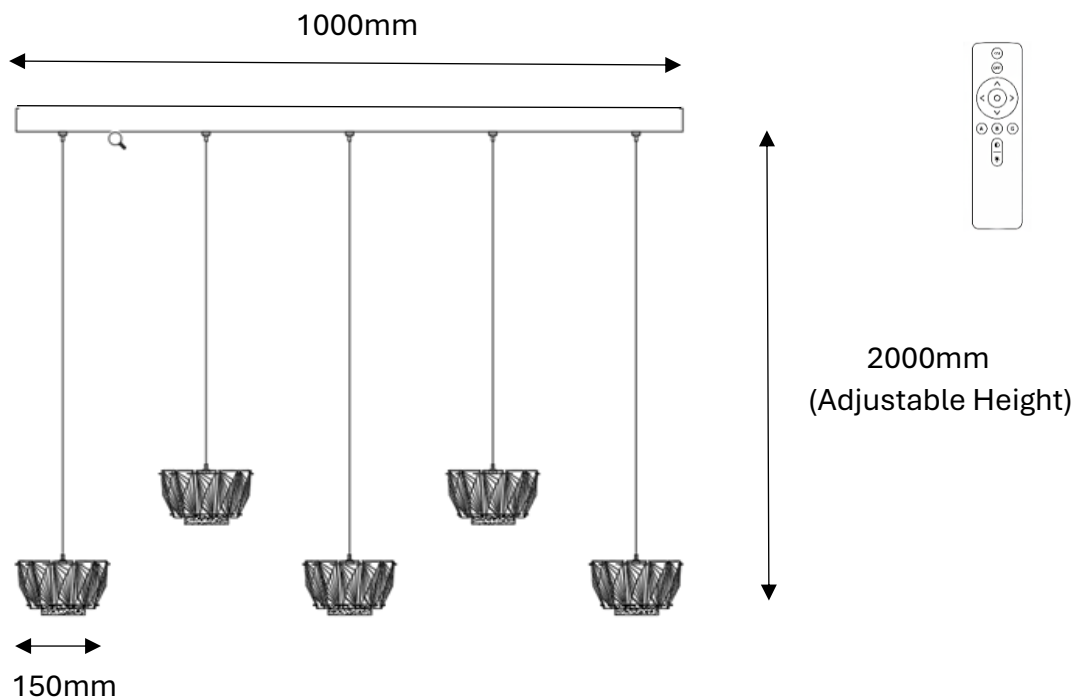

ONANA 5 Light Crystal Pendant Tri-Colour LED (Gold)

J03PG-1000

- Finishes/ Material: Gloss Gold Stainless Steel & Clear Crystal
- Input Voltage/ Wattage: 220-240V / 40W LED
- Assembly: Assembled
- Approval: Standards Australia Approvals (SAA) & RCM
- IP Rating: IP20 (For Indoor Use Only)
- Warranty: 2 Years

Globes:

- Globe Type: Integrated LED 40W – Lumens 2400
- Colour Temperature: Tri-Colours LED (Warm White 3000K/ Cool White 4000K/ Daylight 6000K)
- Remote Control: Yes (LED colour changed and dimmable by remote control)

Product Dimensions:

- Length: 1000mm
- Height: Max 2000mm (Adjustable cable)
- Weight: 6kg approx.
- Canopy Size: L980 x W110 x H40mm

* Must be installed by a licenced electrician *