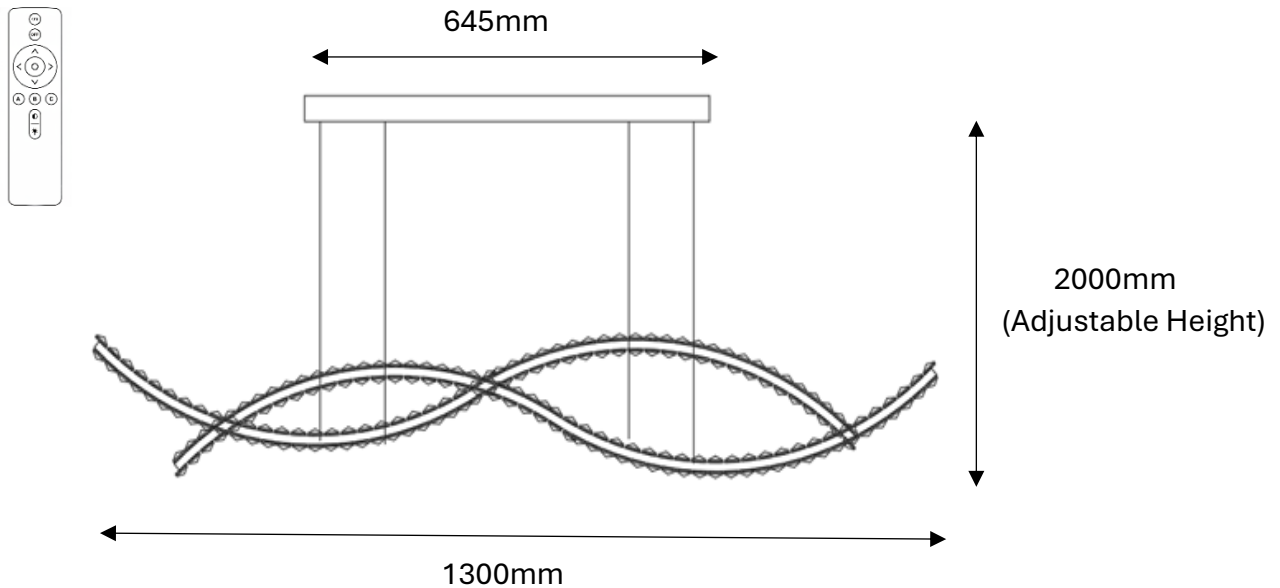

KARL 2 Wave Crystal Pendant Tri-Colour LED (Chrome)

J02PS-1300

- Finishes/ Material: Gloss Chrome Stainless Steel & Clear Crystal
- Input Voltage/ Wattage: 220-240V / 70W LED
- Assembly: Assembled
- Approval: Standards Australia Approvals (SAA) & RCM
- IP Rating: IP20 (For Indoor Use Only)
- Warranty: 2 Years

Globes:

- Globe Type: Integrated LED 70W – Lumens 5600
- Colour Temperature: Tri-Colours LED (Warm White 3000K/ Cool White 4000K/ Daylight 6000K)
- Remote Control: Yes (LED colour changed and dimmable by remote control)

Product Dimensions:

- Length: 1300mm
- Depth: 160mm
- Height: Max 2000mm (Adjustable cable)
- Weight: 8kg approx.
- Canopy Size: L645 x W190 x H40mm
- Rectangle Crystal Size: 20 x 80mm

* Must be installed by a licenced electrician *