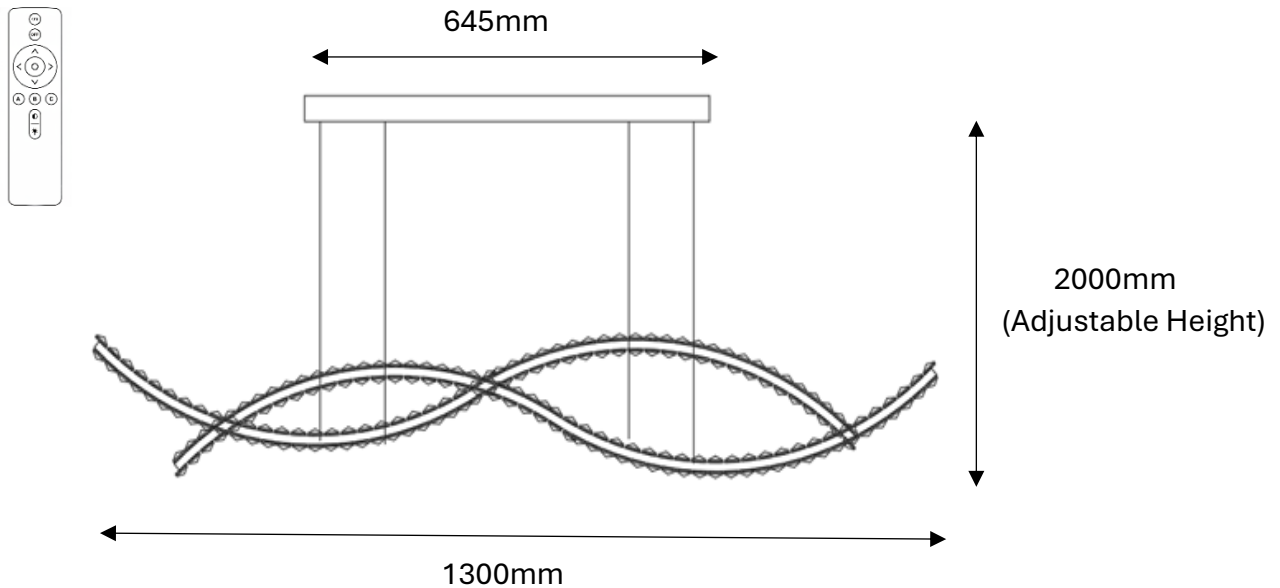

KARL 2 Wave Crystal Pendant Tri-Colour LED (Gold)

J02PG-1300

- Finishes/ Material: Gloss Gold Stainless Steel & Clear Crystal
- Input Voltage/ Wattage: 220-240V / 70W LED
- Assembly: Assembled
- Approval: Standards Australia Approvals (SAA) & RCM
- IP Rating: IP20 (For Indoor Use Only)
- Warranty: 2 Years

Globes:

- Globe Type: Integrated LED 70W – Lumens 5600
- Colour Temperature: Tri-Colours LED (Warm White 3000K/ Cool White 4000K/ Daylight 6000K)
- Remote Control: Yes (LED colour changed and dimmable by remote control)

Product Dimensions:

- Length: 1300mm
- Depth: 160mm
- Height: Max 2000mm (Adjustable cable)
- Weight: 8kg approx.
- Canopy Size: L645 x W190 x H40mm
- Rectangle Crystal Size: 20 x 80mm

* Must be installed by a licenced electrician *